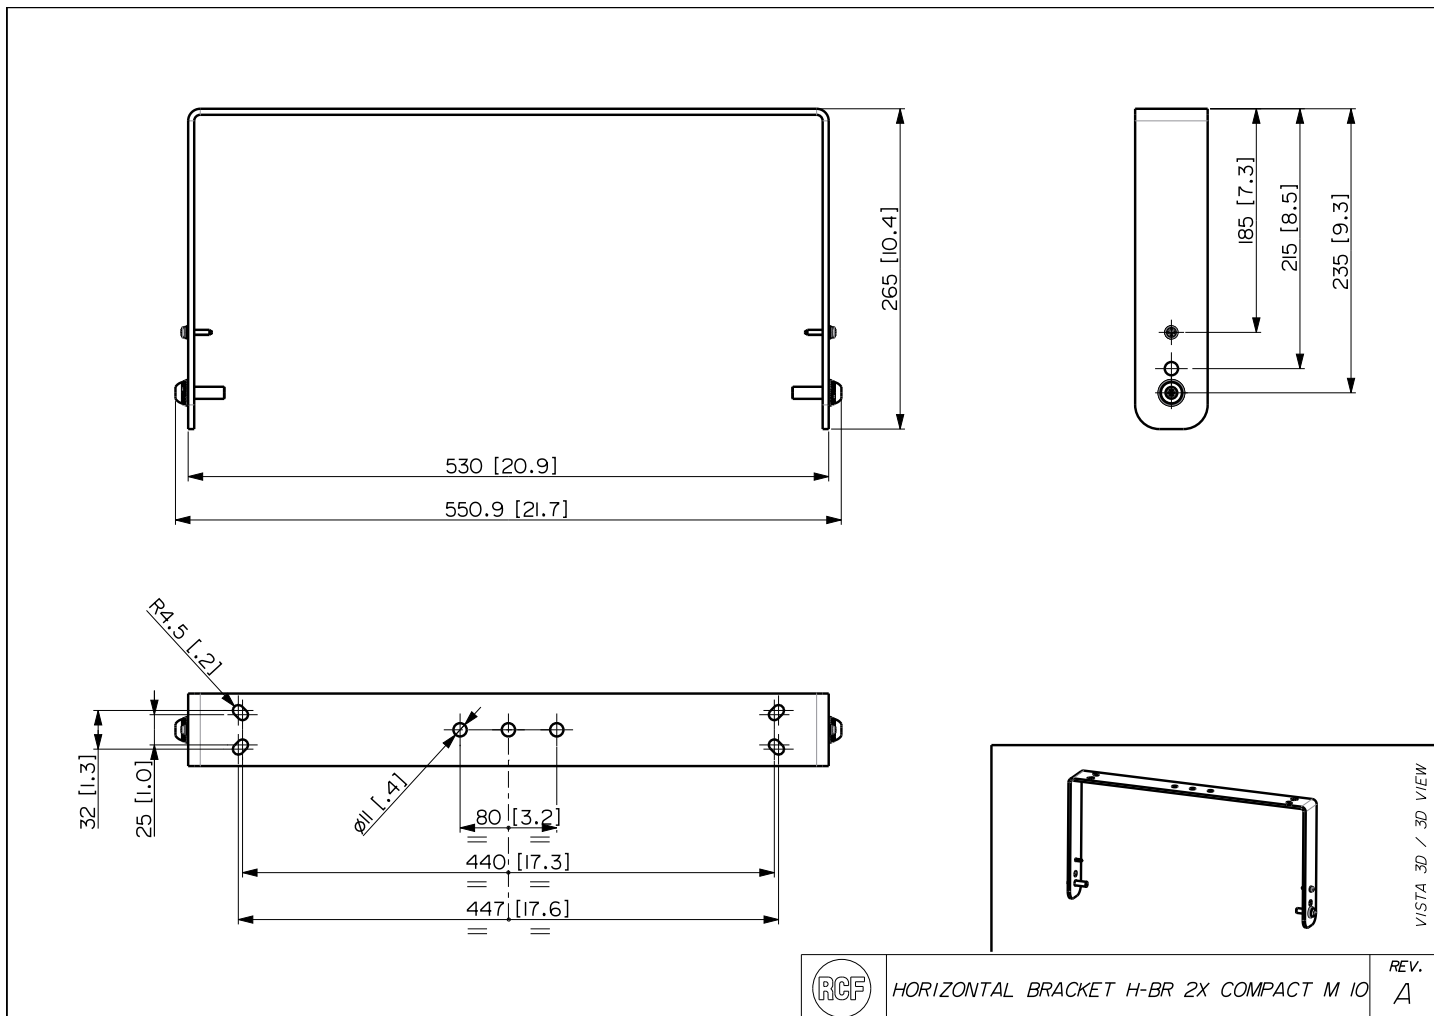

H-BR 2X COMPACT M 10

PAIR OF HORIZONTAL BRACKETS

DESCRIPTION

Pair of horizontal brackets for COMPACT M 10 speakers wall mounting.

FEATURES

- COMPACT M SERIES approved original accessory
- Safe and quick loudspeaker installation
- Steel construction
- Painted with scratch resistant paint, black RAL 9005 and white RAL 9003

TECHNICAL SPECIFICATIONS

Standard compliance	CE marking:	Yes
Physical specifications	Cabinet/Case Material:	Steel
	Color:	Black - RAL 9005, White - RAL 9003
Size	Height:	265 mm / 10.43 inches
	Width:	551 mm / 21.69 inches
	Depth:	60 mm / 2.36 inches
	Weight:	5 kg / 11.02 lbs
Shipping informations	Package Height:	70 mm / 2.76 inches
	Package Width:	550 mm / 21.65 inches
	Package Depth:	280 mm / 11.02 inches
	Package Weight:	5.3 kg / 11.68 lbs

PART NUMBER• **13360463**

H-BR 2X COMPACT M 10 W
White - RAL 9003

• **13360444**

H-BR 2X COMPACT M 10
Black - RAL 9005
EAN 8024530018276

ACCESSORIES

INSTALL.PLT 2X PLATE H-BR NX 910-12-15

PART NUMBER

13360506