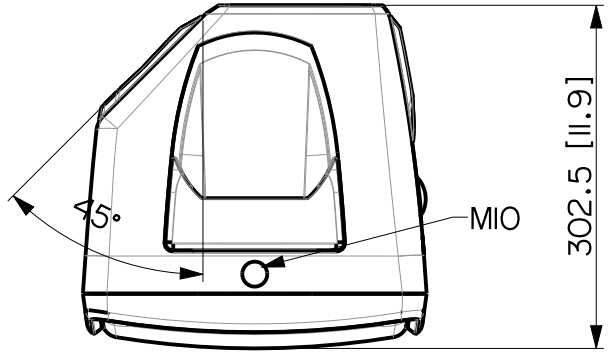

17.267 [1.68]

SPEAKER HD 10-A MK5 220-240V

VISTA 3D / 3D VIEW

REV.
A