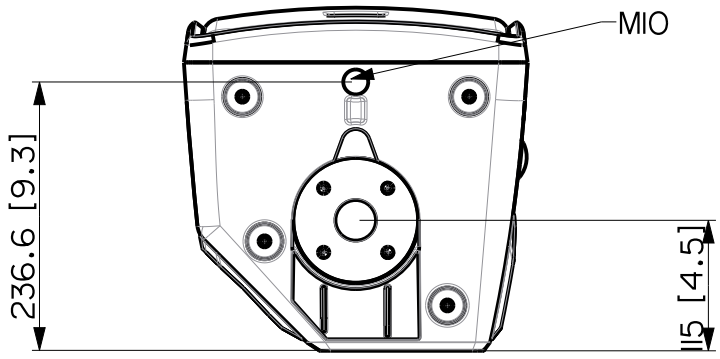

17.267 [1.68]

SPEAKER HD 10-A MK5 220-240V

VISTA 3D / 3D VIEW

REV.
A