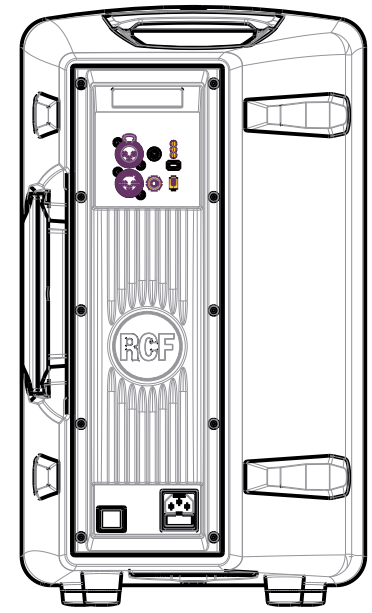

17.267 [1.68]

SPEAKER HD 10-A MK5 220-240V

VISTA 3D / 3D VIEW

REV.
A