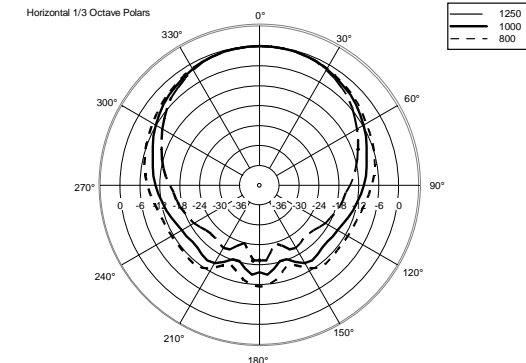

HD 32-A MK4

ACTIVE TWO-WAY SPEAKER

ACOUSTIC MEASUREMENTS

HD 32-A MK4

ACTIVE TWO-WAY SPEAKER

ACOUSTIC MEASUREMENTS

HD 32-A MK4

ACTIVE TWO-WAY SPEAKER

ACOUSTIC MEASUREMENTS