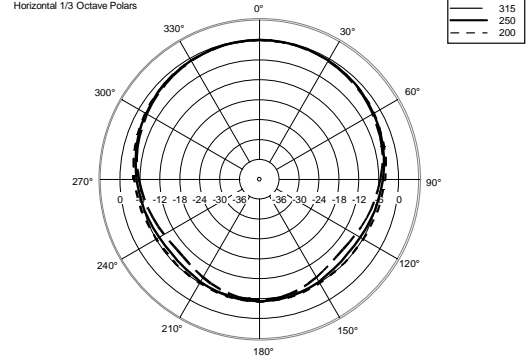

HD 32-A MK4

ACTIVE TWO-WAY SPEAKER

ACOUSTIC MEASUREMENTS

HD 32-A MK4

ACTIVE TWO-WAY SPEAKER

ACOUSTIC MEASUREMENTS

HD 32-A MK4

ACTIVE TWO-WAY SPEAKER

ACOUSTIC MEASUREMENTS