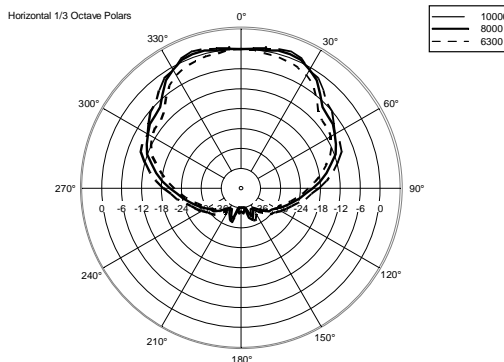

HD 32-A MK4

ACTIVE TWO-WAY SPEAKER

ACOUSTIC MEASUREMENTS

HD 32-A MK4

ACTIVE TWO-WAY SPEAKER

ACOUSTIC MEASUREMENTS

HD 32-A MK4

ACTIVE TWO-WAY SPEAKER

ACOUSTIC MEASUREMENTS