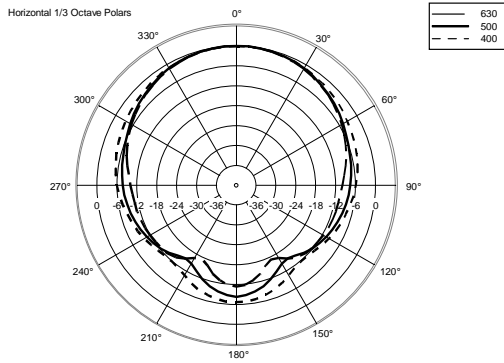

HD 32-A MK4

ACTIVE TWO-WAY SPEAKER

ACOUSTIC MEASUREMENTS

HD 32-A MK4

ACTIVE TWO-WAY SPEAKER

ACOUSTIC MEASUREMENTS

HD 32-A MK4

ACTIVE TWO-WAY SPEAKER

ACOUSTIC MEASUREMENTS