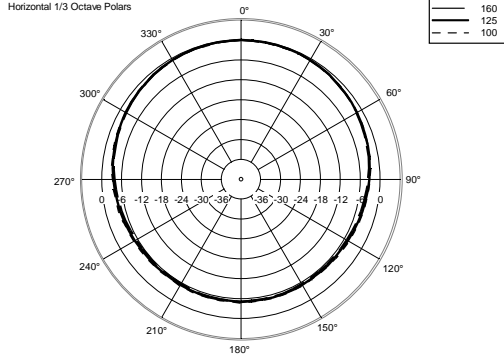

HD 32-A MK4

ACTIVE TWO-WAY SPEAKER

ACOUSTIC MEASUREMENTS

HD 32-A MK4

ACTIVE TWO-WAY SPEAKER

ACOUSTIC MEASUREMENTS

HD 32-A MK4

ACTIVE TWO-WAY SPEAKER

ACOUSTIC MEASUREMENTS