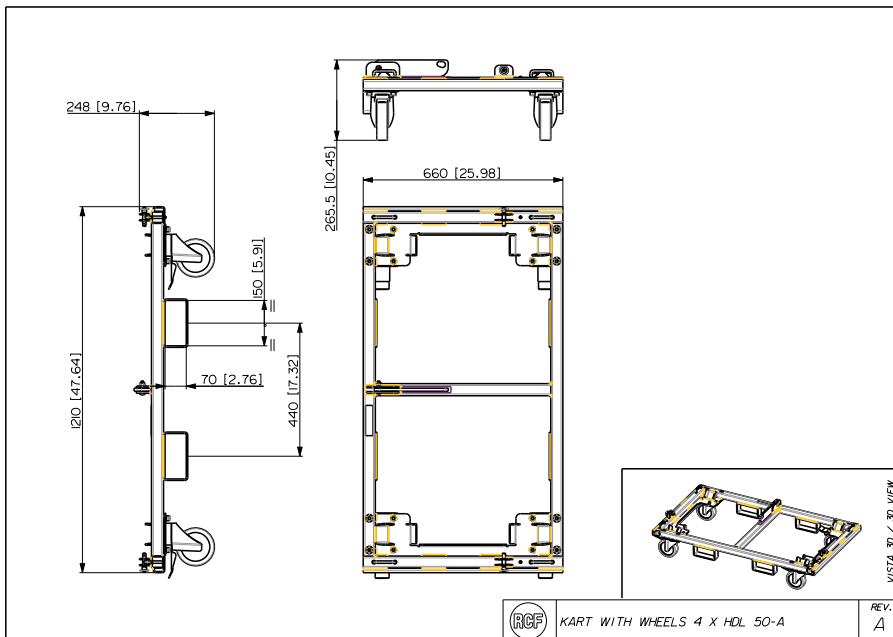

Line Art 2D

Part Number

13360336 KRT-WH 4X HDL 50

Black

EAN 8024530013271

Technical Specifications

Products are continually improved. All specifications are therefore subject to change without notice.