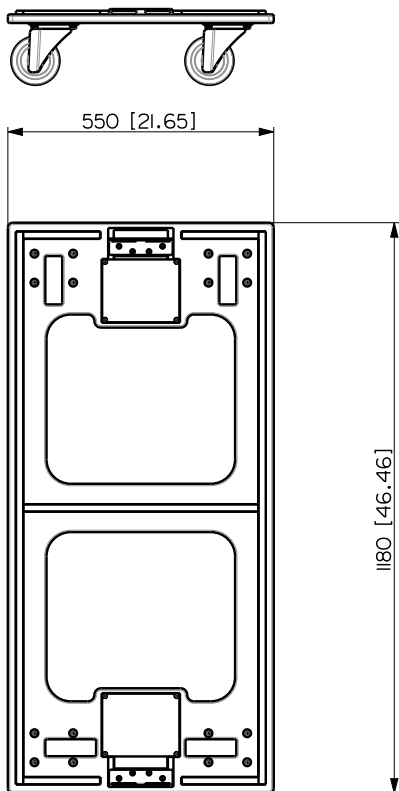

KRT-WH SUB 9006

KART

DESCRIPTION

Detachable front wheel board including 4 x 100 mm yellow wheels

**TECHNICAL SPECIFICATIONS**

General specifications	Wheels Diameter	100 mm
	Wheels Color	Blue
Standard compliance	CE marking:	Yes
Physical specifications	Color:	Black
Size	Height:	157 mm / 6.18 inches
	Width:	1180 mm / 46.46 inches
	Depth:	550 mm / 21.65 inches
	Weight:	9.2 kg / 20.28 lbs
Shipping informations	Package Height:	195 mm / 7.68 inches
	Package Width:	575 mm / 22.64 inches
	Package Depth:	2005 mm / 78.94 inches
	Package Weight:	15.8 kg / 34.83 lbs

PART NUMBER

- **13360361**

KRT-WH SUB 9006

EAN 8024530013769

	KART WITH WHEELS AC KART SUB9006-AS	REV. A
--	-------------------------------------	-----------