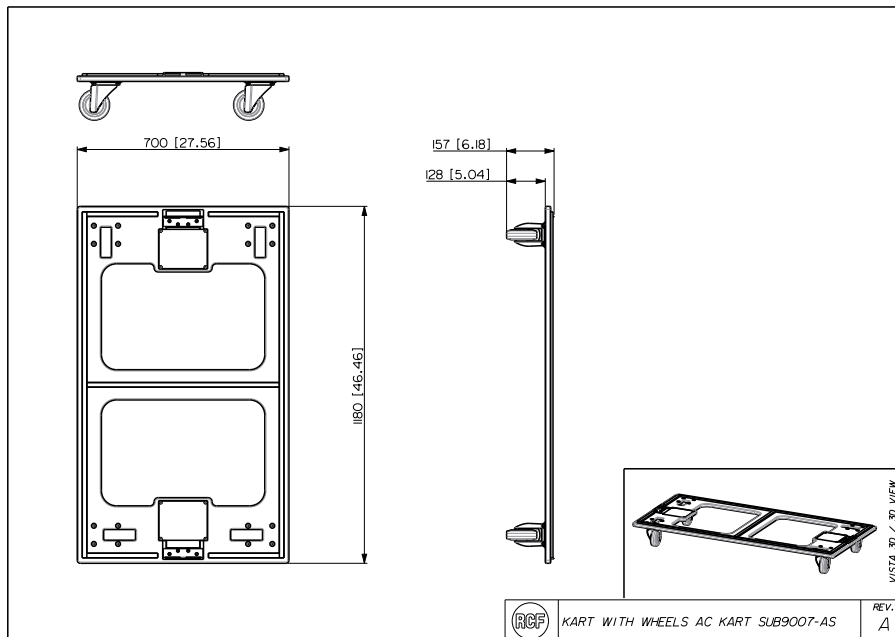

# KRT-WH SUB 9007

KART

**Description** Detachable front wheel board including 4 x 100 mm yellow wheels

<b>Standard compliance</b>	Safety agency	CE compliant
<b>Size</b>	Weight	10.5 kg / 23.15 lbs
<b>Physical specifications</b>	Color	Black

**Line Art 2D**

**Part Number** 13360348 KRT-WH SUB 9007

Black

EAN 8024530013745

**Technical Specifications**

Products are continually improved. All specifications are therefore subject to change without notice.