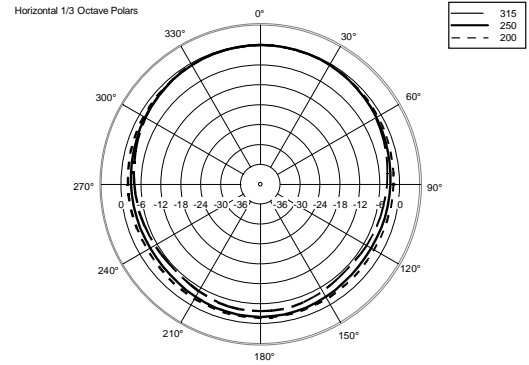

M 602

TWO-WAY PASSIVE SPEAKER

ACOUSTIC MEASUREMENTS

M 602

TWO-WAY PASSIVE SPEAKER

ACOUSTIC MEASUREMENTS

M 602

TWO-WAY PASSIVE SPEAKER

ACOUSTIC MEASUREMENTS