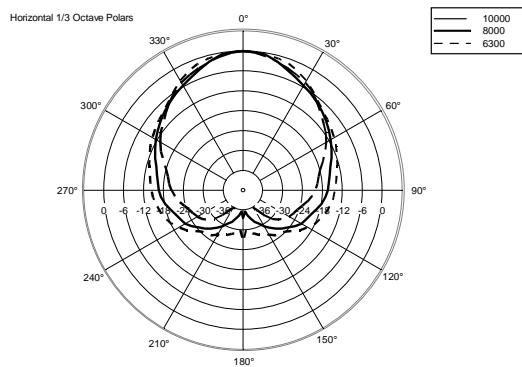

M 602

TWO-WAY PASSIVE SPEAKER

ACOUSTIC MEASUREMENTS

M 602

TWO-WAY PASSIVE SPEAKER

ACOUSTIC MEASUREMENTS

M 602

TWO-WAY PASSIVE SPEAKER

ACOUSTIC MEASUREMENTS