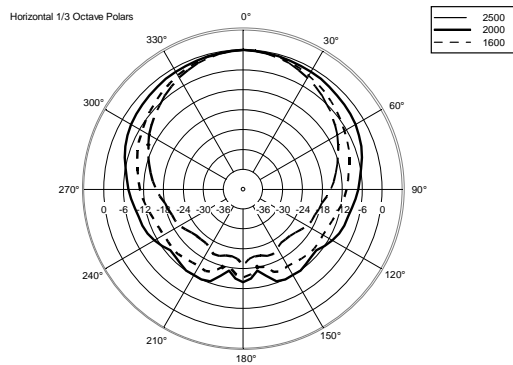

M 602

TWO-WAY PASSIVE SPEAKER

ACOUSTIC MEASUREMENTS

M 602

TWO-WAY PASSIVE SPEAKER

ACOUSTIC MEASUREMENTS

M 602

TWO-WAY PASSIVE SPEAKER

ACOUSTIC MEASUREMENTS