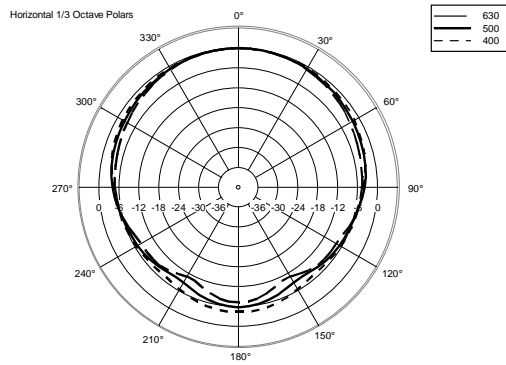

M 602

TWO-WAY PASSIVE SPEAKER

ACOUSTIC MEASUREMENTS

M 602

TWO-WAY PASSIVE SPEAKER

ACOUSTIC MEASUREMENTS

M 602

TWO-WAY PASSIVE SPEAKER

ACOUSTIC MEASUREMENTS