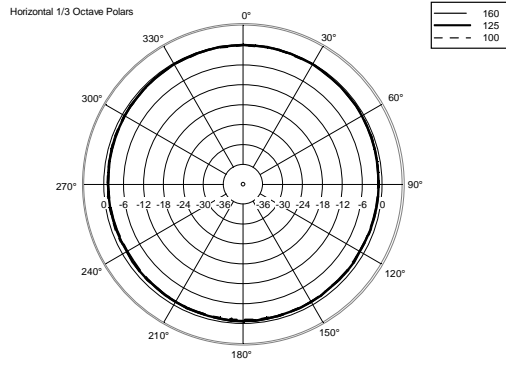

M 602

TWO-WAY PASSIVE SPEAKER

ACOUSTIC MEASUREMENTS

M 602

TWO-WAY PASSIVE SPEAKER

ACOUSTIC MEASUREMENTS

M 602

TWO-WAY PASSIVE SPEAKER

ACOUSTIC MEASUREMENTS