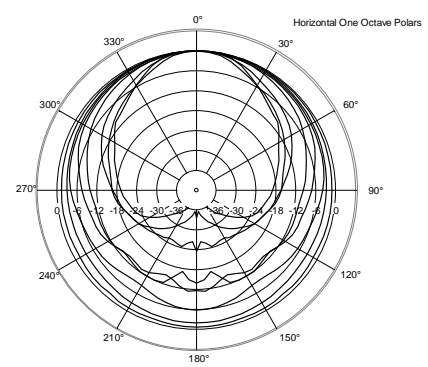

M 602

TWO-WAY PASSIVE SPEAKER

ACOUSTIC MEASUREMENTS

M 602

TWO-WAY PASSIVE SPEAKER

ACOUSTIC MEASUREMENTS

M 602

TWO-WAY PASSIVE SPEAKER

ACOUSTIC MEASUREMENTS