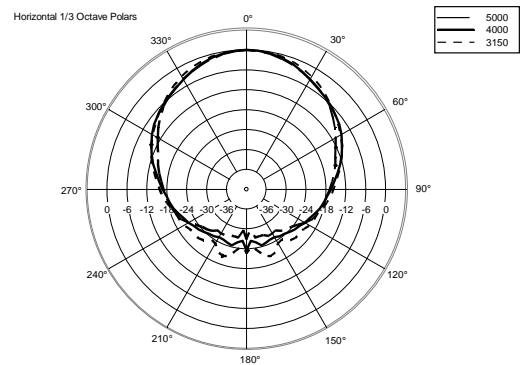

M 602

TWO-WAY PASSIVE SPEAKER

ACOUSTIC MEASUREMENTS

M 602

TWO-WAY PASSIVE SPEAKER

ACOUSTIC MEASUREMENTS

M 602

TWO-WAY PASSIVE SPEAKER

ACOUSTIC MEASUREMENTS