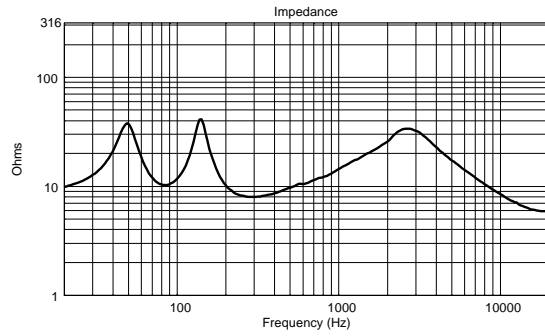

M 602

TWO-WAY PASSIVE SPEAKER

ACOUSTIC MEASUREMENTS

M 602

TWO-WAY PASSIVE SPEAKER

ACOUSTIC MEASUREMENTS

M 602

TWO-WAY PASSIVE SPEAKER

ACOUSTIC MEASUREMENTS