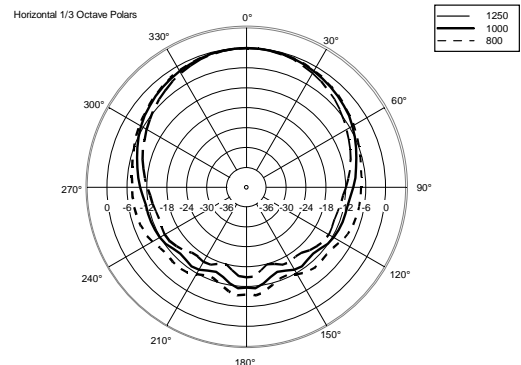

M 602

TWO-WAY PASSIVE SPEAKER

ACOUSTIC MEASUREMENTS

M 602

TWO-WAY PASSIVE SPEAKER

ACOUSTIC MEASUREMENTS

M 602

TWO-WAY PASSIVE SPEAKER

ACOUSTIC MEASUREMENTS