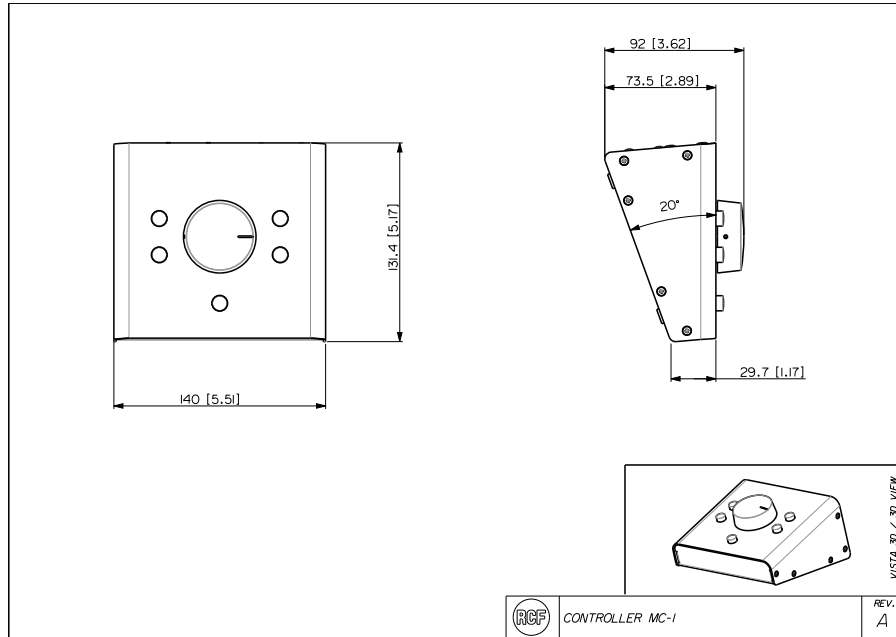

Features

- › 2 IN x 2 OUT Stereo Controller/Switcher
- › Rugged Metal Construction
- › High Precision Volume Knob
- › Distortionless Passive Attenuation Circuitry

Part Number

17140105 MC-1

EAN 8024530017682

MC-1

Professional Passive Monitor Controller

Line Art 2D

TECHNICAL SPECIFICATIONS

Standard compliance
Physical specifications
Size / Weight

Safety agency	CE compliant
Cabinet/Case Material	Steel
Height	80 mm / 3.15 inches
Width	140 mm / 5.51 inches
Depth	140 mm / 5.51 inches
Weight	0.95 kg / 2.09 lbs