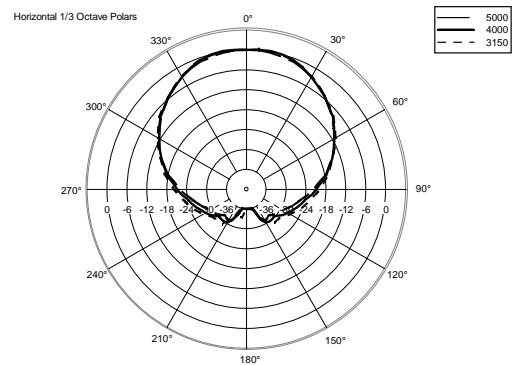

NX 45-A

ACTIVE TWO WAY MULTIPURPOSE SPEAKER

ACOUSTIC MEASUREMENTS

NX 45-A

ACTIVE TWO WAY MULTIPURPOSE SPEAKER

ACOUSTIC MEASUREMENTS

NX 45-A

ACTIVE TWO WAY MULTIPURPOSE SPEAKER

ACOUSTIC MEASUREMENTS