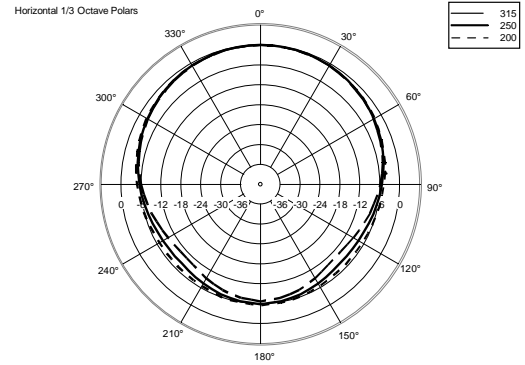

NX 45-A

ACTIVE TWO WAY MULTIPURPOSE SPEAKER

ACOUSTIC MEASUREMENTS

NX 45-A

ACTIVE TWO WAY MULTIPURPOSE SPEAKER

ACOUSTIC MEASUREMENTS

NX 45-A

ACTIVE TWO WAY MULTIPURPOSE SPEAKER

ACOUSTIC MEASUREMENTS