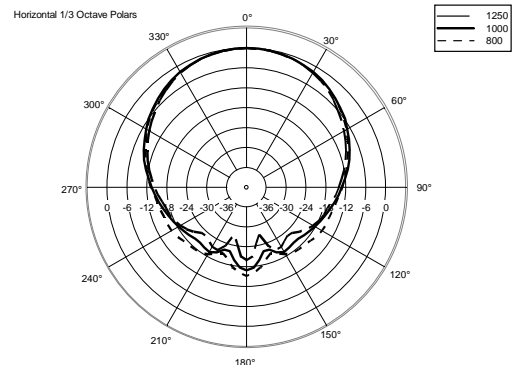

NX 45-A

ACTIVE TWO WAY MULTIPURPOSE SPEAKER

ACOUSTIC MEASUREMENTS

NX 45-A

ACTIVE TWO WAY MULTIPURPOSE SPEAKER

ACOUSTIC MEASUREMENTS

NX 45-A

ACTIVE TWO WAY MULTIPURPOSE SPEAKER

ACOUSTIC MEASUREMENTS