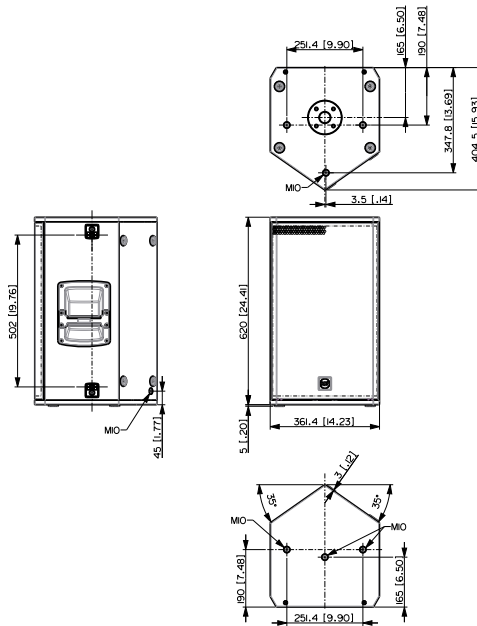

## TECHNICAL SPECIFICATIONS

<b>Acoustical specifications</b>	Frequency Response	45 Hz ÷ 20000 Hz
	Max SPL @ 1m	132 dB
	Horizontal coverage angle	100°
	Vertical coverage angle	70°
<b>Transducers</b>	Compression Driver	1 x 1.4" neo, 3.0" v.c
	Woofer	1 x 12", 2.5" v.c
<b>Input/Output section</b>	Input signal	bal/unbal
	Input connectors	Combo XLR/Jack
	Output connectors	XLR
	Input sensitivity	-2 dBu/+4 dBu
<b>Processor section</b>	Crossover Frequencies	700Hz
	Protections	Thermal, RMS
	Limiter	Soft Limiter
<b>Power section</b>	Controls	Linear, Boost, Stage, Volume
	Total Power	2100 W Peak
	High frequencies	700 W Peak
	Low frequencies	1400 W Peak
	Cooling	Convection
	Connections	Powercon TRUE1 TOP IN/OUT
<b>Standard compliance</b>	Safety agency	CE compliant
<b>Physical specifications</b>	Cabinet/Case Material	Plywood
	Hardware	2 x M10 Top, 1 x M10 each side, 1 x M10 bottom, 1 x M10 rear 2 each side quick lock pin seat
	Handles	1 x Side
	Pole mount/Cap	35 mm insert
	Grille	Steel
	Color	Black, White