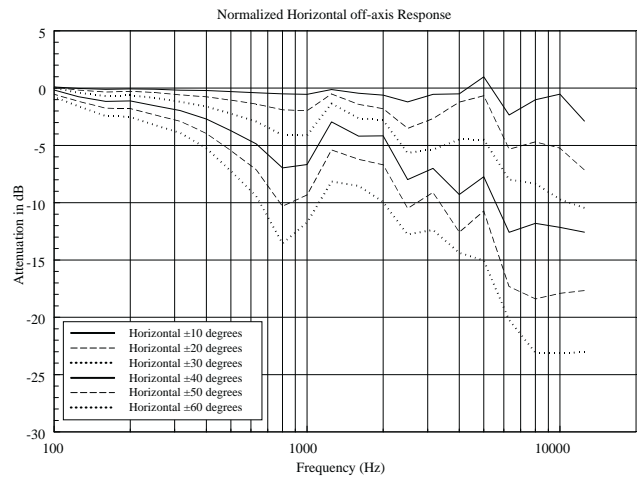

P 6215

WEATHERPROOF COAXIAL TWO-WAY SPEAKER

ACOUSTIC MEASUREMENTS

P 6215

WEATHERPROOF COAXIAL TWO-WAY SPEAKER

ACOUSTIC MEASUREMENTS