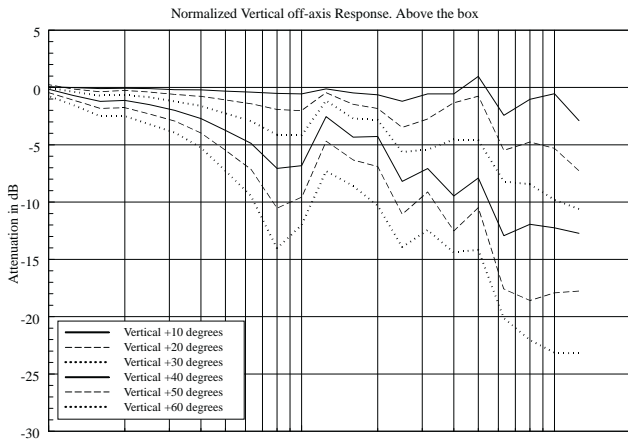

P 6215

WEATHERPROOF COAXIAL TWO-WAY SPEAKER

ACOUSTIC MEASUREMENTS

P 6215

WEATHERPROOF COAXIAL TWO-WAY SPEAKER

ACOUSTIC MEASUREMENTS