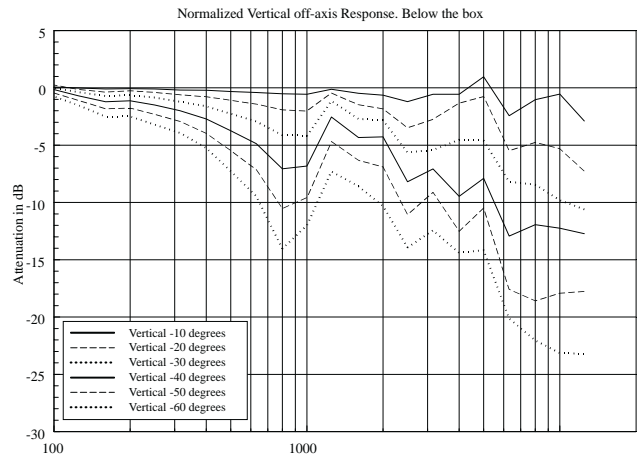

P 6215

WEATHERPROOF COAXIAL TWO-WAY SPEAKER

ACOUSTIC MEASUREMENTS

P 6215

WEATHERPROOF COAXIAL TWO-WAY SPEAKER

ACOUSTIC MEASUREMENTS