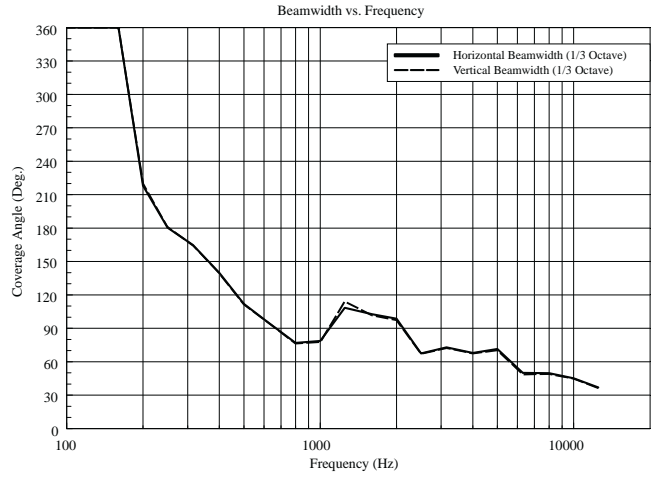

P 6215

WEATHERPROOF COAXIAL TWO-WAY SPEAKER

ACOUSTIC MEASUREMENTS

P 6215

WEATHERPROOF COAXIAL TWO-WAY SPEAKER

ACOUSTIC MEASUREMENTS