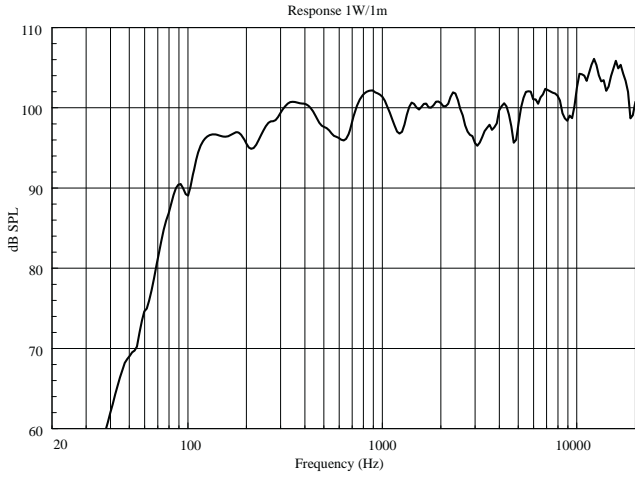

P 6215

WEATHERPROOF COAXIAL TWO-WAY SPEAKER

ACOUSTIC MEASUREMENTS

P 6215

WEATHERPROOF COAXIAL TWO-WAY SPEAKER

ACOUSTIC MEASUREMENTS