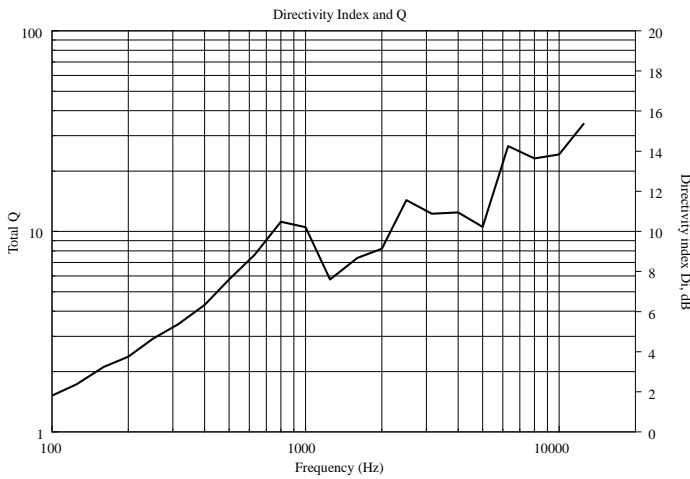

P 6215

WEATHERPROOF COAXIAL TWO-WAY SPEAKER

ACOUSTIC MEASUREMENTS

P 6215

WEATHERPROOF COAXIAL TWO-WAY SPEAKER

ACOUSTIC MEASUREMENTS