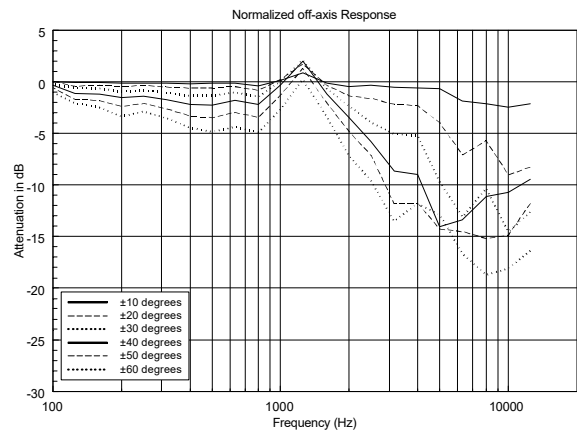

PL 60

HIGH EFFICIENCY CEILING SPEAKER

ACOUSTIC MEASUREMENTS

PL60

PL 60

HIGH EFFICIENCY CEILING SPEAKER

ACOUSTIC MEASUREMENTS

HORIZONTAL 1/3 POLAR PLOT