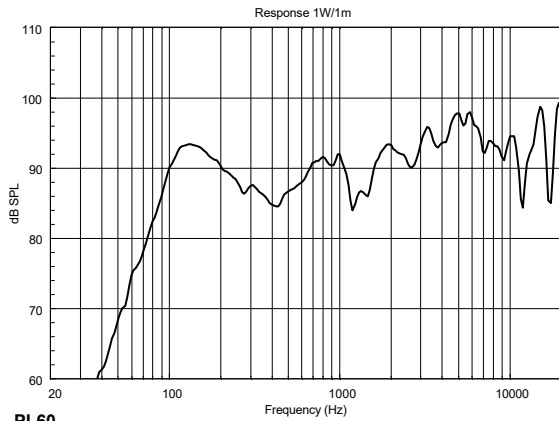

PL 60

HIGH EFFICIENCY CEILING SPEAKER

ACOUSTIC MEASUREMENTS

PL60

PL 60

HIGH EFFICIENCY CEILING SPEAKER

ACOUSTIC MEASUREMENTS

HORIZONTAL 1/3 POLAR PLOT