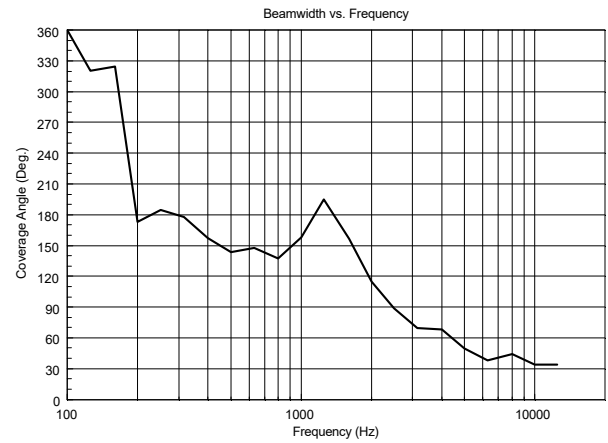

PL 60

HIGH EFFICIENCY CEILING SPEAKER

ACOUSTIC MEASUREMENTS

PL60

PL 60

HIGH EFFICIENCY CEILING SPEAKER

ACOUSTIC MEASUREMENTS

HORIZONTAL 1/3 POLAR PLOT