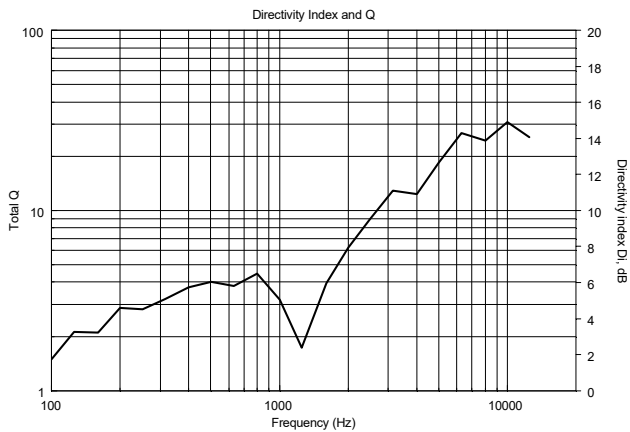

PL 60

HIGH EFFICIENCY CEILING SPEAKER

ACOUSTIC MEASUREMENTS

PL60

PL 60

HIGH EFFICIENCY CEILING SPEAKER

ACOUSTIC MEASUREMENTS

HORIZONTAL 1/3 POLAR PLOT