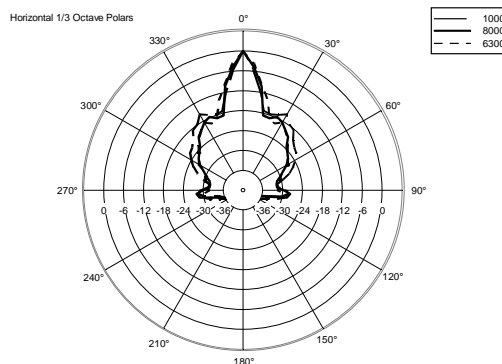

Q 15-L

TWO-WAY POINT SOURCE MODULE

ACOUSTIC MEASUREMENTS

Q 15-L

TWO-WAY POINT SOURCE MODULE

ACOUSTIC MEASUREMENTS

Q 15-L

TWO-WAY POINT SOURCE MODULE

ACOUSTIC MEASUREMENTS