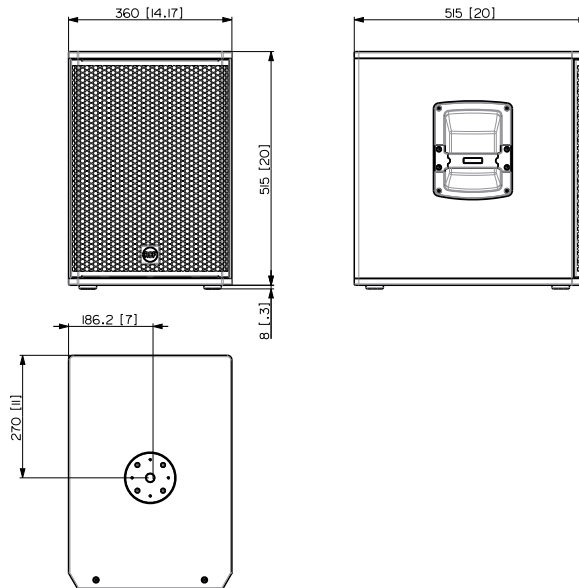

## TECHNICAL SPECIFICATIONS

<b>Acoustical specifications</b>	Frequency Response	40 Hz ÷ 120 Hz
	Max SPL @ 1m	129 dB
<b>Transducers</b>	Woofer	12", 2.5" v.c
<b>Input/Output section</b>	Input signal	bal/unbal
	Input connectors	XLR
	Output connectors	XLR
	Input sensitivity	-2 dBu/+4 dBu
<b>Processor section</b>	Hi-Pass Frequencies	110 Hz
	Low-Pass Frequencies	80 Hz
	Protections	Thermal, RMS
	Limiter	Soft Limiter
	Controls	Volume, EQ, Phase, Xover
<b>Power section</b>	Total Power	1400 W Peak, 700 W RMS
	Low frequencies	1400 W Peak, 700 W RMS
	Cooling	Convection
	Connections	VDE
<b>Standard compliance</b>	Safety agency	CE compliant
<b>Physical specifications</b>	Cabinet/Case Material	Baltic birch plywood
	Handles	One each side
	Pole mount/Cap	M20 thread
	Grille	Steel with clothing
	Color	Black
<b>Size / Weight</b>	Height	523 mm / 20.59 inches
	Width	360 mm / 14.17 inches
	Depth	515 mm / 20.28 inches
	Weight	21.5 kg / 47.4 lbs