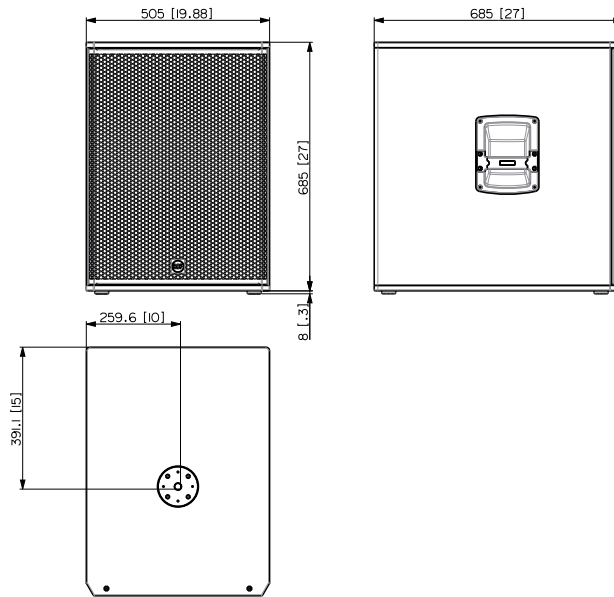

## TECHNICAL SPECIFICATIONS

<b>Acoustical specifications</b>	Frequency Response	35 Hz ÷ 120 Hz
	Max SPL @ 1m	133 dB
<b>Transducers</b>	Woofer	1 x 18", 3.0" v.c
<b>Input/Output section</b>	Input signal	bal/unbal
	Input connectors	XLR
	Output connectors	XLR
	Input sensitivity	-2 dBu/+4 dBu
<b>Processor section</b>	Hi-Pass Frequencies	110 Hz
	Low-Pass Frequencies	80 Hz
	Protections	Thermal, RMS
	Limiter	Soft Limiter
	Controls	Volume, EQ, Phase, Xover
<b>Power section</b>	Total Power	1400 W Peak, 700 W RMS
	Low frequencies	1400 W Peak, 700 W RMS
	Cooling	Convection
	Connections	VDE
<b>Standard compliance</b>	Safety agency	CE compliant
<b>Physical specifications</b>	Cabinet/Case Material	Baltic birch plywood
	Handles	One each side
	Pole mount/Cap	M20 thread
	Grille	Steel with clothing
	Color	Black
<b>Size</b>	Height	693 mm / 27.28 inches
	Width	505 mm / 19.88 inches
	Depth	685 mm / 26.97 inches
	Weight	40.6 kg / 89.51 lbs