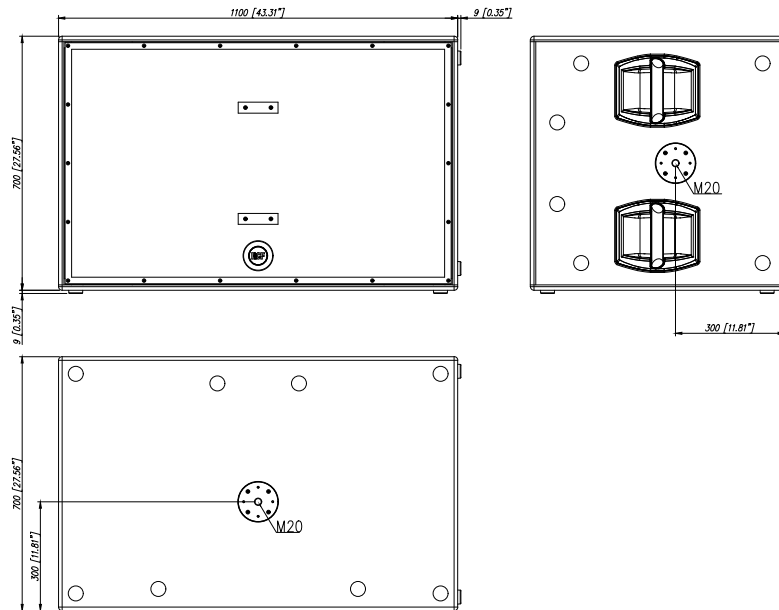

## Features

- › 5000 Watt Peak power - 2500 Watt RMS
- › 141 dB max SPL
- › 30 Hz - 120 Hz frequency response
- › 2 x 18" Woofer
- › DSP controlled Input section with selectable presets
- › Delay control
- › Integrated mechanics for multiple configuration with HDL 20-A
- › Baltic birch tour grade cabinet

## Part Number

13000372 SUB 8006-AS  
13000373 SUB 8006-AS

220-240 V  
115 V

Black  
Black

EAN 8024530009854  
EAN 8024530009861

## TECHNICAL SPECIFICATIONS

<b>Acoustical specifications</b>	Frequency Response	30 Hz ÷ 120 Hz
	Max SPL @ 1m	141 dB
<b>Transducers</b>	Woofer	2 x 18", 4.0" v.c
<b>Input/Output section</b>	Input signal	bal/unbal
	Input connectors	XLR
	Output connectors	XLR
	Input sensitivity	-2 dBu/+4 dBu
<b>Processor section</b>	Hi-Pass Frequencies	100 Hz
	Low-Pass Frequencies	80 Hz
	Protections	Thermal, RMS
	Limiter	Fast Limiter
	Controls	Xover, Phase switch, Depp/Punch, Output Delay Settings, Cardio
<b>Power section</b>	Total Power	5000 W Peak, 2500 W RMS
	Low frequencies	5000 W Peak, 2500 W RMS
	Cooling	Convection
	Connections	Powercon IN/OUT
<b>Standard compliance</b>	Safety agency	CE compliant
<b>Physical specifications</b>	Cabinet/Case Material	Baltic birch plywood
	Hardware	Mounting points
	Handles	4 side
	Pole mount/Cap	M20 thread
	Grille	Steel
	Color	Black
<b>Size / Weight</b>	Height	709 mm / 27.91 inches
	Width	1109 mm / 43.66 inches
	Depth	700 mm / 27.56 inches
	Weight	96.4 kg / 212.53 lbs