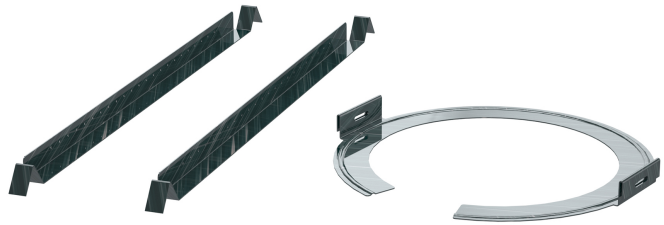

TILE BRIDGE 4X CMR

TILE BRIDGE FOR CMR SPEAKERS

DESCRIPTION

Set of 4 tile bridge accessories for CMR 60T and CMR 50T installation in standard false ceiling structures.

**TECHNICAL SPECIFICATIONS**

Size	Height	645.2 mm / 25.4 inches
	Width	350.5 mm / 13.8 inches
	Depth	27.9 mm / 1.1 inches
	Weight	4.29 kg / 9.46 lbs

Shipping information	Package Height	50 mm / 1.97 inches
	Package Width	735 mm / 28.94 inches
	Package Depth	360 mm / 14.17 inches
	Package Weight	3.75 kg / 8.27 lbs

PART NUMBER

- **13360489**

TILE BRIDGE 4X CMR