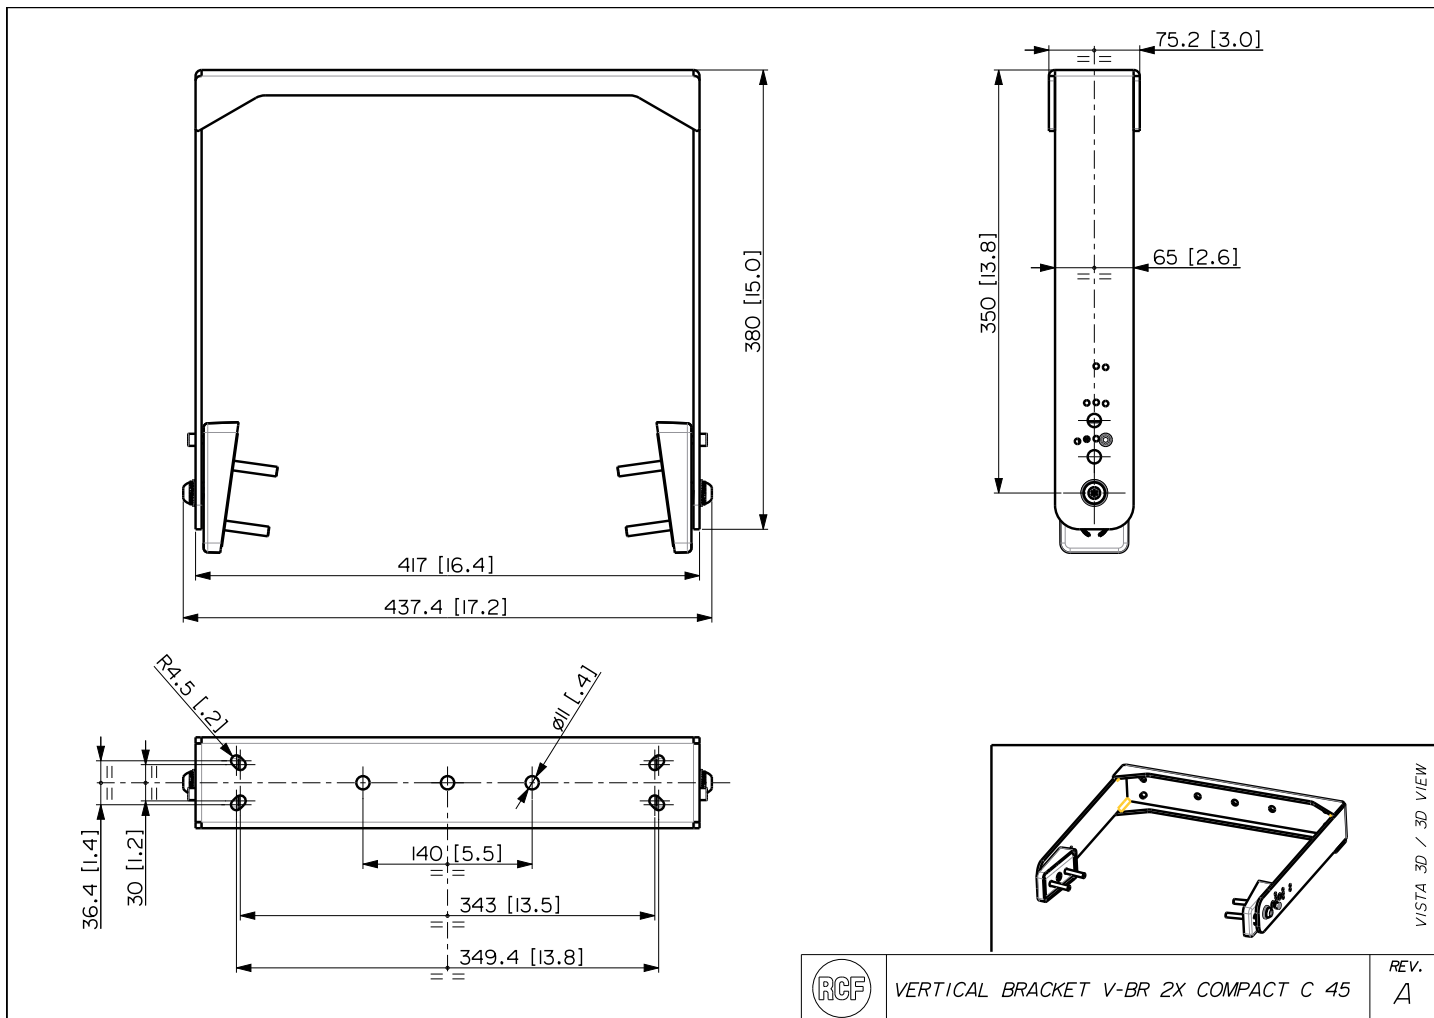

V-BR 2X COMPACT C 45

PAIR OF VERTICAL BRACKETS

DESCRIPTION

Pair of vertical brackets for COMPACT C 45 speakers wall mounting.

FEATURES

- COMPACT C SERIES approved original accessory
- Safe and quick loudspeaker installation
- Steel construction
- Painted with scratch resistant paint, black RAL 9005

TECHNICAL SPECIFICATIONS

Standard compliance	Safety agency:	CE compliant
Physical specifications	Cabinet/Case Material:	Steel
	Color:	Black - RAL 9005
Size	Height:	380 mm / 14.96 inches
	Width:	414 mm / 16.3 inches
	Depth:	75.2 mm / 2.96 inches
	Weight:	8 kg / 17.64 lbs
Shipping information	Package Height:	85 mm / 3.35 inches
	Package Width:	445 mm / 17.52 inches
	Package Depth:	525 mm / 20.67 inches
	Package Weight:	8.4 kg / 18.52 lbs

PART NUMBER• **13360494**

V-BR 2X COMPACT C 45

Black - RAL 9005

EAN 8024530019921

VERTICAL BRACKET V-BR 2X COMPACT C 45

REV.
A