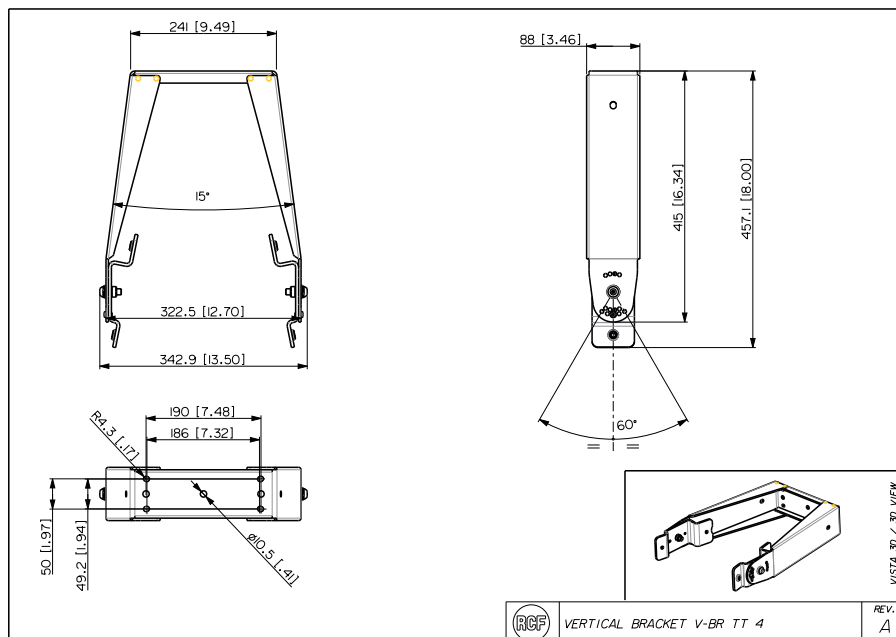

V-BR TT 4

SUPPORT VERTICAL

Description Support vertical en étrier Série TT 4.

Conformité standard	Safety agency	CE compliant
Taille / Poids	Poids	5.5 kg / 12.13 lbs
Specifications physiques	Couleur	Black

Line Art 2D

Numéro De Pièce 13360427 V-BR TT 4

Black

EAN 8024530017637

Spécifications

Products are continually improved. All specifications are therefore subject to change without notice.