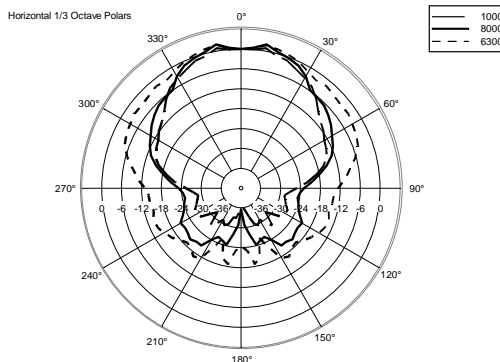

WMF 33EN

TWO-WAY PASSIVE WALL MOUNT SPEAKER

ACOUSTIC MEASUREMENTS

WMF 33EN

TWO-WAY PASSIVE WALL MOUNT SPEAKER

ACOUSTIC MEASUREMENTS

WMF 33EN

TWO-WAY PASSIVE WALL MOUNT SPEAKER

ACOUSTIC MEASUREMENTS