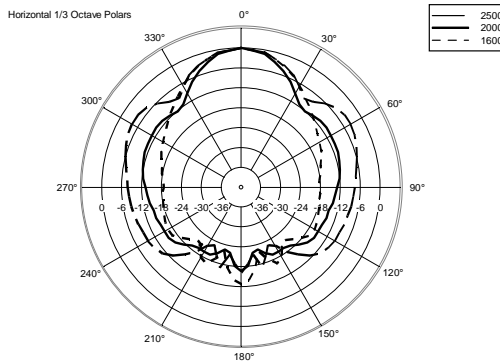

WMF 33EN

TWO-WAY PASSIVE WALL MOUNT SPEAKER

ACOUSTIC MEASUREMENTS

WMF 33EN

TWO-WAY PASSIVE WALL MOUNT SPEAKER

ACOUSTIC MEASUREMENTS

WMF 33EN

TWO-WAY PASSIVE WALL MOUNT SPEAKER

ACOUSTIC MEASUREMENTS