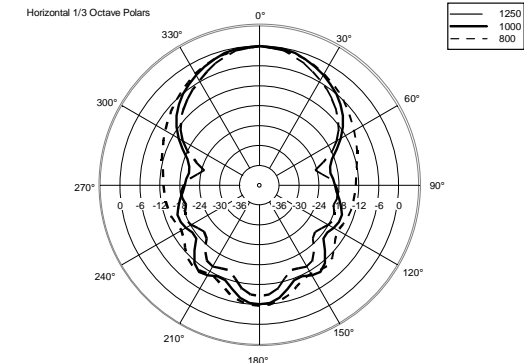

WMF 33EN

TWO-WAY PASSIVE WALL MOUNT SPEAKER

ACOUSTIC MEASUREMENTS

WMF 33EN

TWO-WAY PASSIVE WALL MOUNT SPEAKER

ACOUSTIC MEASUREMENTS

WMF 33EN

TWO-WAY PASSIVE WALL MOUNT SPEAKER

ACOUSTIC MEASUREMENTS