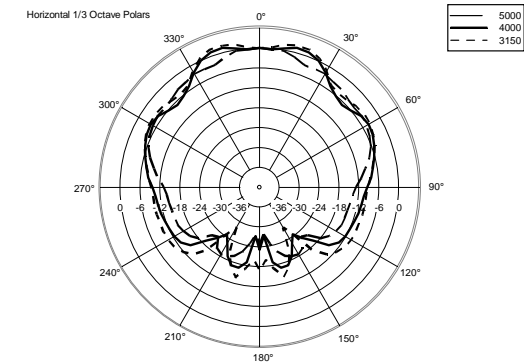

WMF 33EN

TWO-WAY PASSIVE WALL MOUNT SPEAKER

ACOUSTIC MEASUREMENTS

WMF 33EN

TWO-WAY PASSIVE WALL MOUNT SPEAKER

ACOUSTIC MEASUREMENTS

WMF 33EN

TWO-WAY PASSIVE WALL MOUNT SPEAKER

ACOUSTIC MEASUREMENTS