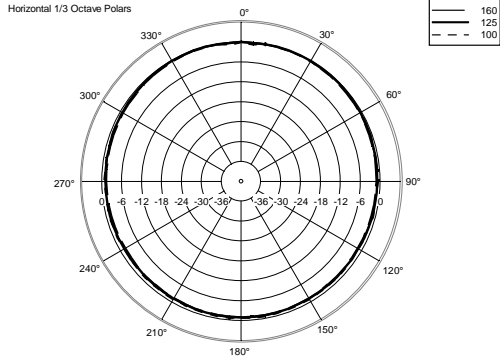

WMF 33EN

TWO-WAY PASSIVE WALL MOUNT SPEAKER

ACOUSTIC MEASUREMENTS

WMF 33EN

TWO-WAY PASSIVE WALL MOUNT SPEAKER

ACOUSTIC MEASUREMENTS

WMF 33EN

TWO-WAY PASSIVE WALL MOUNT SPEAKER

ACOUSTIC MEASUREMENTS