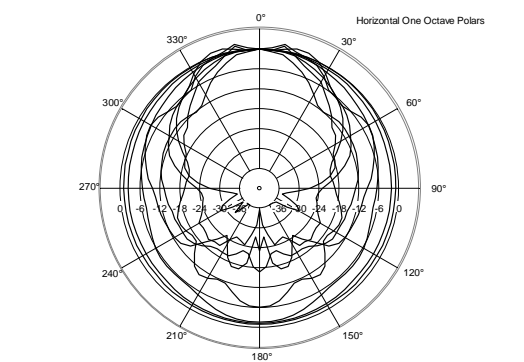

WMF 33EN

TWO-WAY PASSIVE WALL MOUNT SPEAKER

ACOUSTIC MEASUREMENTS

WMF 33EN

TWO-WAY PASSIVE WALL MOUNT SPEAKER

ACOUSTIC MEASUREMENTS

WMF 33EN

TWO-WAY PASSIVE WALL MOUNT SPEAKER

ACOUSTIC MEASUREMENTS