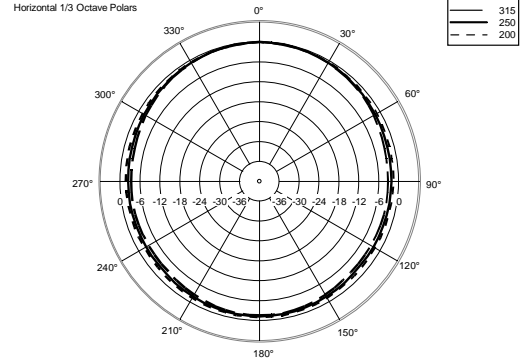

WMF 33EN

TWO-WAY PASSIVE WALL MOUNT SPEAKER

ACOUSTIC MEASUREMENTS

WMF 33EN

TWO-WAY PASSIVE WALL MOUNT SPEAKER

ACOUSTIC MEASUREMENTS

WMF 33EN

TWO-WAY PASSIVE WALL MOUNT SPEAKER

ACOUSTIC MEASUREMENTS