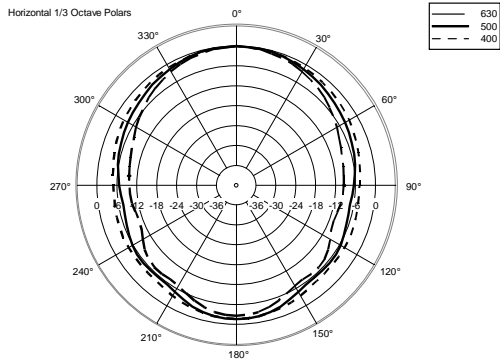

WMF 33EN

TWO-WAY PASSIVE WALL MOUNT SPEAKER

ACOUSTIC MEASUREMENTS

WMF 33EN

TWO-WAY PASSIVE WALL MOUNT SPEAKER

ACOUSTIC MEASUREMENTS

WMF 33EN

TWO-WAY PASSIVE WALL MOUNT SPEAKER

ACOUSTIC MEASUREMENTS