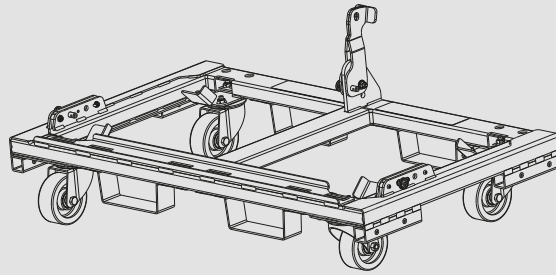

# KRT-WH 001

## CART ON WHEELS FOR GTX 12

**Description** Heavy-duty cart to safely transport up to four GTX 12 modules. Four wheels included, pins included.

**Standard compliance** Safety agency CE compliant

**Physical specifications** Cabinet/Case Material Steel  
Color Black

**Size** Weight 56 kg / 123.46 lbs