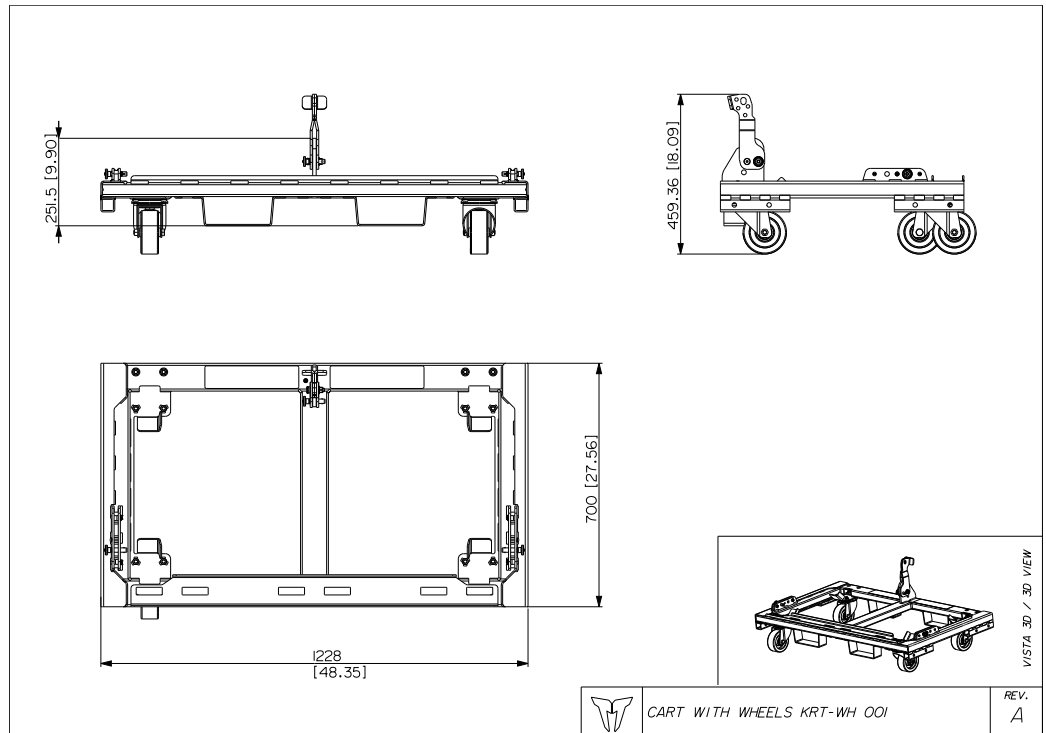

## CART ON WHEELS FOR GTX 12

**Description** Heavy-duty cart to safely transport up to four GTX 12 modules. Four wheels included, pins included.

**Standard compliance** Safety agency CE compliant

**Physical specifications** Cabinet/Case Material Steel  
Color Black

**Size** Weight 56 kg / 123.46 lbs

### Line Art 2D

**Part Number** 13360537 KRT-WH 001 Black EAN 8024530020729