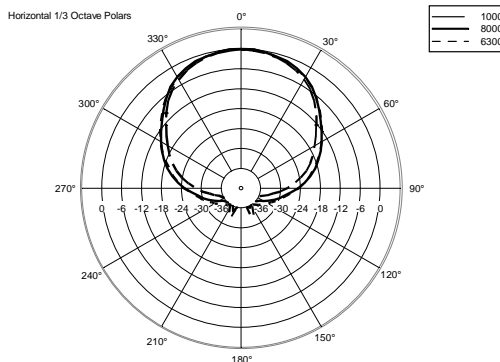

ART 715-A MK4

ACTIVE TWO-WAY SPEAKER

ACOUSTIC MEASUREMENTS

ART 715-A MK4

ACTIVE TWO-WAY SPEAKER

ACOUSTIC MEASUREMENTS

ART 715-A MK4

ACTIVE TWO-WAY SPEAKER

ACOUSTIC MEASUREMENTS