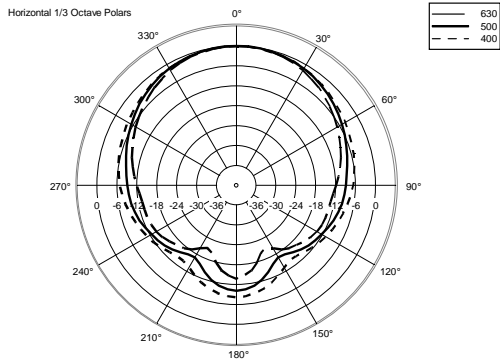

ART 715-A MK4

ACTIVE TWO-WAY SPEAKER

ACOUSTIC MEASUREMENTS

ART 715-A MK4

ACTIVE TWO-WAY SPEAKER

ACOUSTIC MEASUREMENTS

ART 715-A MK4

ACTIVE TWO-WAY SPEAKER

ACOUSTIC MEASUREMENTS