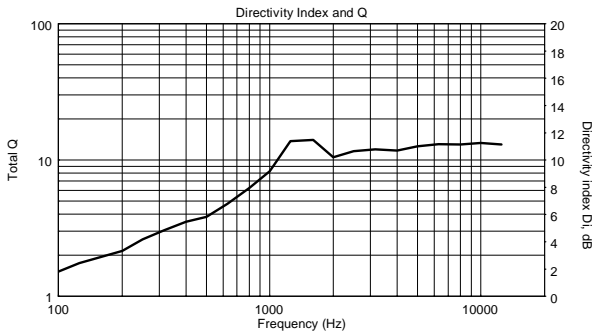

ART 715-A MK4

ACTIVE TWO-WAY SPEAKER

ACOUSTIC MEASUREMENTS

ART 715-A MK4

ACTIVE TWO-WAY SPEAKER

ACOUSTIC MEASUREMENTS

ART 715-A MK4

ACTIVE TWO-WAY SPEAKER

ACOUSTIC MEASUREMENTS