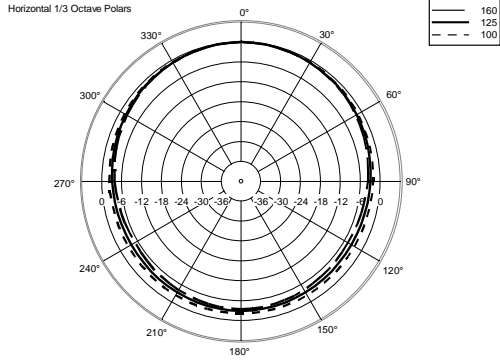

ART 715-A MK4

ACTIVE TWO-WAY SPEAKER

ACOUSTIC MEASUREMENTS

ART 715-A MK4

ACTIVE TWO-WAY SPEAKER

ACOUSTIC MEASUREMENTS

ART 715-A MK4

ACTIVE TWO-WAY SPEAKER

ACOUSTIC MEASUREMENTS