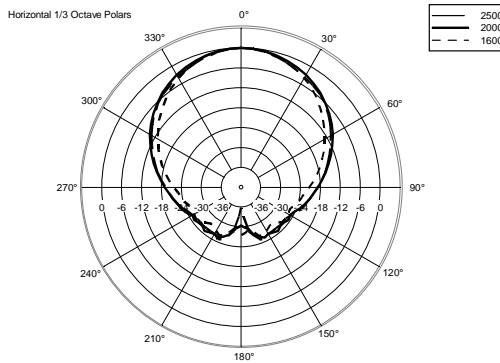

ART 715-A MK4

ACTIVE TWO-WAY SPEAKER

ACOUSTIC MEASUREMENTS

ART 715-A MK4

ACTIVE TWO-WAY SPEAKER

ACOUSTIC MEASUREMENTS

ART 715-A MK4

ACTIVE TWO-WAY SPEAKER

ACOUSTIC MEASUREMENTS