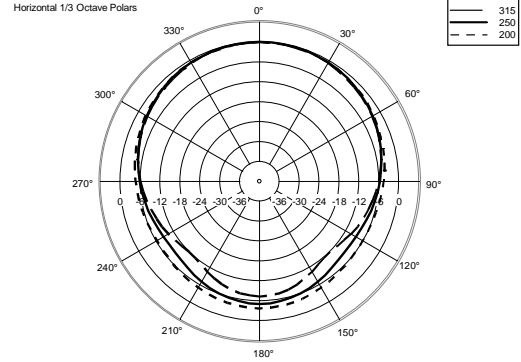

ART 715-A MK4

ACTIVE TWO-WAY SPEAKER

ACOUSTIC MEASUREMENTS

ART 715-A MK4

ACTIVE TWO-WAY SPEAKER

ACOUSTIC MEASUREMENTS

ART 715-A MK4

ACTIVE TWO-WAY SPEAKER

ACOUSTIC MEASUREMENTS