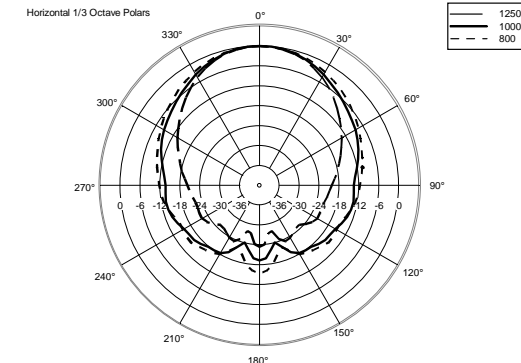

ART 715-A MK4

ACTIVE TWO-WAY SPEAKER

ACOUSTIC MEASUREMENTS

ART 715-A MK4

ACTIVE TWO-WAY SPEAKER

ACOUSTIC MEASUREMENTS

ART 715-A MK4

ACTIVE TWO-WAY SPEAKER

ACOUSTIC MEASUREMENTS