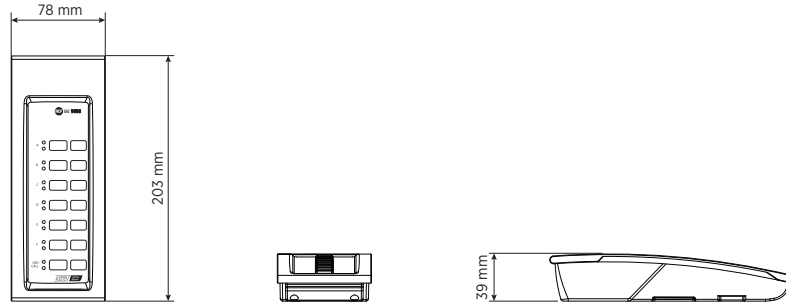

Features

- › Selective zones activation
- › Zones status indication
- › Powered by microphone console
- › Robust metal case

Part Number

14380025 BE 9808

EAN 8024530007706

BE 9808

ADDITIONAL KEYBOARD

Line Art 2D

TECHNICAL SPECIFICATIONS

Console specifications	Console Type Working with General call Selective call Configurable buttons LED indicators	Emergency DXT 9000 Yes Yes Yes Yes
Connections	Daisy-chain Max number in daisy-chain	Yes 8
Standard compliance	Safety agency EN54-16 certified CPR number	CE compliant Yes 0068-CPR-007/2015
Physical specifications	Cabinet/Case Material	Metal
Size	Height Width Depth Weight	39 mm / 1.54 inches 78 mm / 3.07 inches 203 mm / 7.99 inches 0.7 kg / 1.54 lbs