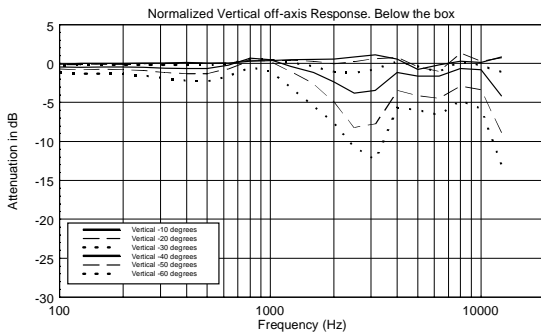

CMR 60T

TWO-WAY CEILING MONITOR SPEAKER

ACOUSTIC MEASUREMENTS

CMR 60T

TWO-WAY CEILING MONITOR SPEAKER

ACOUSTIC MEASUREMENTS

CMR 60T

TWO-WAY CEILING MONITOR SPEAKER

ACOUSTIC MEASUREMENTS