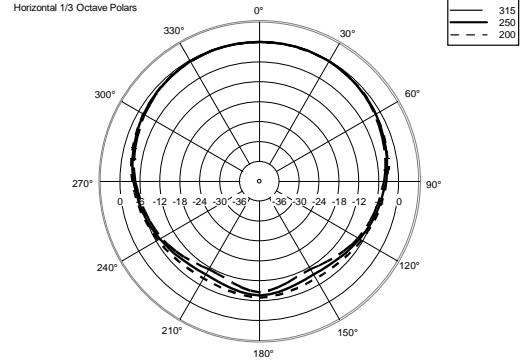

CMR 60T

TWO-WAY CEILING MONITOR SPEAKER

ACOUSTIC MEASUREMENTS

CMR 60T

TWO-WAY CEILING MONITOR SPEAKER

ACOUSTIC MEASUREMENTS

CMR 60T

TWO-WAY CEILING MONITOR SPEAKER

ACOUSTIC MEASUREMENTS