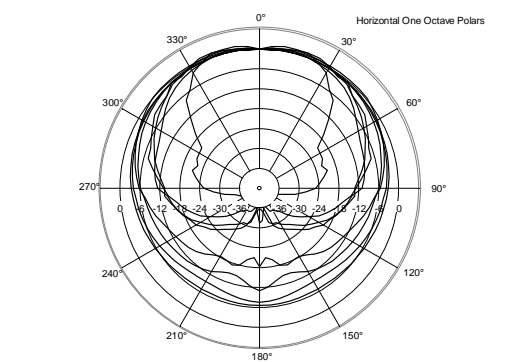

CMR 60T

TWO-WAY CEILING MONITOR SPEAKER

ACOUSTIC MEASUREMENTS

CMR 60T

TWO-WAY CEILING MONITOR SPEAKER

ACOUSTIC MEASUREMENTS

CMR 60T

TWO-WAY CEILING MONITOR SPEAKER

ACOUSTIC MEASUREMENTS