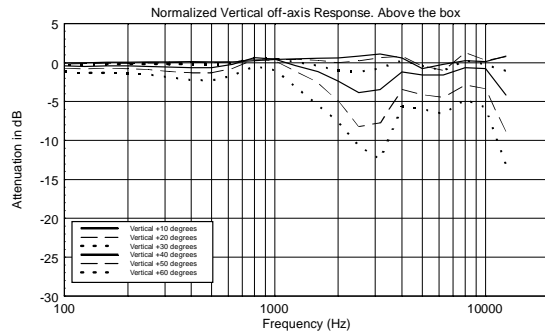

CMR 60T

TWO-WAY CEILING MONITOR SPEAKER

ACOUSTIC MEASUREMENTS

CMR 60T

TWO-WAY CEILING MONITOR SPEAKER

ACOUSTIC MEASUREMENTS

CMR 60T

TWO-WAY CEILING MONITOR SPEAKER

ACOUSTIC MEASUREMENTS