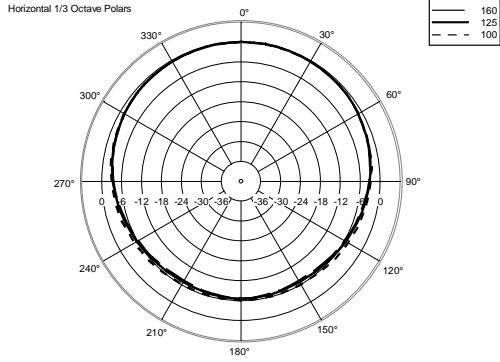

CMR 60T

TWO-WAY CEILING MONITOR SPEAKER

ACOUSTIC MEASUREMENTS

CMR 60T

TWO-WAY CEILING MONITOR SPEAKER

ACOUSTIC MEASUREMENTS

CMR 60T

TWO-WAY CEILING MONITOR SPEAKER

ACOUSTIC MEASUREMENTS