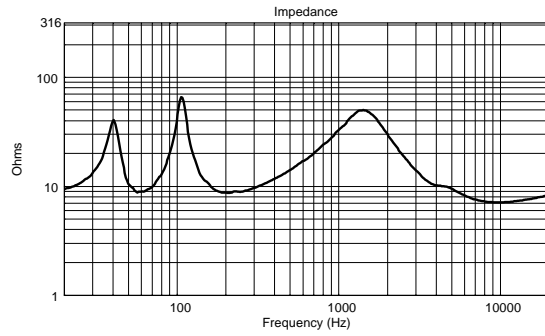

CMR 60T

TWO-WAY CEILING MONITOR SPEAKER

ACOUSTIC MEASUREMENTS

CMR 60T

TWO-WAY CEILING MONITOR SPEAKER

ACOUSTIC MEASUREMENTS

CMR 60T

TWO-WAY CEILING MONITOR SPEAKER

ACOUSTIC MEASUREMENTS