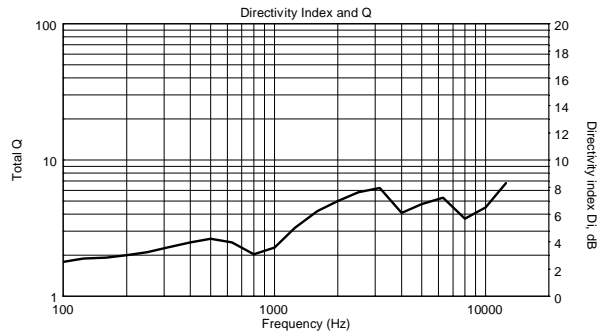

CMR 60T

TWO-WAY CEILING MONITOR SPEAKER

ACOUSTIC MEASUREMENTS

CMR 60T

TWO-WAY CEILING MONITOR SPEAKER

ACOUSTIC MEASUREMENTS

CMR 60T

TWO-WAY CEILING MONITOR SPEAKER

ACOUSTIC MEASUREMENTS