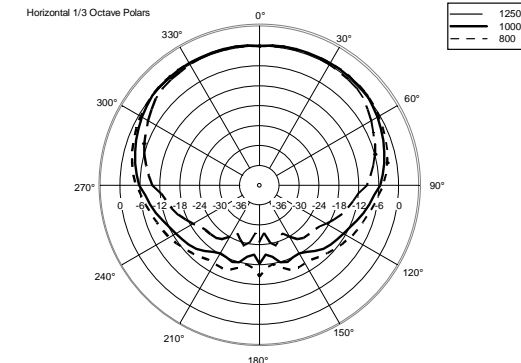

CMR 60T

TWO-WAY CEILING MONITOR SPEAKER

ACOUSTIC MEASUREMENTS

CMR 60T

TWO-WAY CEILING MONITOR SPEAKER

ACOUSTIC MEASUREMENTS

CMR 60T

TWO-WAY CEILING MONITOR SPEAKER

ACOUSTIC MEASUREMENTS