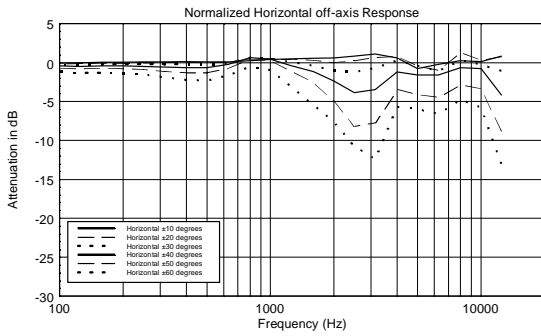

CMR 60T

TWO-WAY CEILING MONITOR SPEAKER

ACOUSTIC MEASUREMENTS

CMR 60T

TWO-WAY CEILING MONITOR SPEAKER

ACOUSTIC MEASUREMENTS

CMR 60T

TWO-WAY CEILING MONITOR SPEAKER

ACOUSTIC MEASUREMENTS