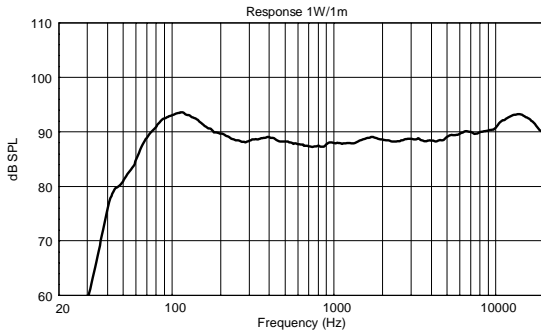

CMR 60T

TWO-WAY CEILING MONITOR SPEAKER

ACOUSTIC MEASUREMENTS

CMR 60T

TWO-WAY CEILING MONITOR SPEAKER

ACOUSTIC MEASUREMENTS

CMR 60T

TWO-WAY CEILING MONITOR SPEAKER

ACOUSTIC MEASUREMENTS