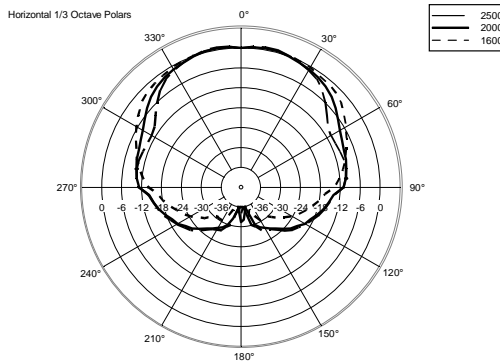

CMR 60T

TWO-WAY CEILING MONITOR SPEAKER

ACOUSTIC MEASUREMENTS

CMR 60T

TWO-WAY CEILING MONITOR SPEAKER

ACOUSTIC MEASUREMENTS

CMR 60T

TWO-WAY CEILING MONITOR SPEAKER

ACOUSTIC MEASUREMENTS