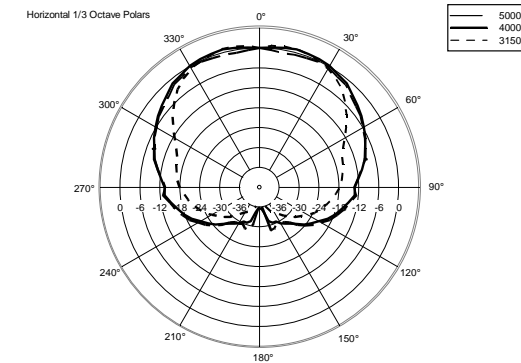

CMR 60T

TWO-WAY CEILING MONITOR SPEAKER

ACOUSTIC MEASUREMENTS

CMR 60T

TWO-WAY CEILING MONITOR SPEAKER

ACOUSTIC MEASUREMENTS

CMR 60T

TWO-WAY CEILING MONITOR SPEAKER

ACOUSTIC MEASUREMENTS