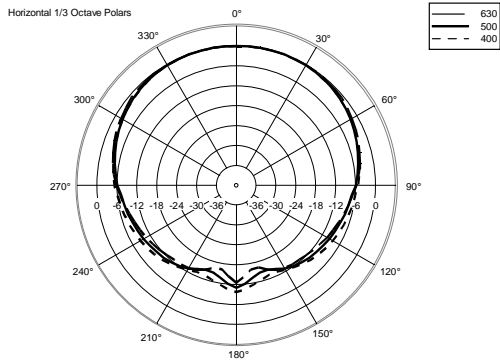

CMR 60T

TWO-WAY CEILING MONITOR SPEAKER

ACOUSTIC MEASUREMENTS

CMR 60T

TWO-WAY CEILING MONITOR SPEAKER

ACOUSTIC MEASUREMENTS

CMR 60T

TWO-WAY CEILING MONITOR SPEAKER

ACOUSTIC MEASUREMENTS