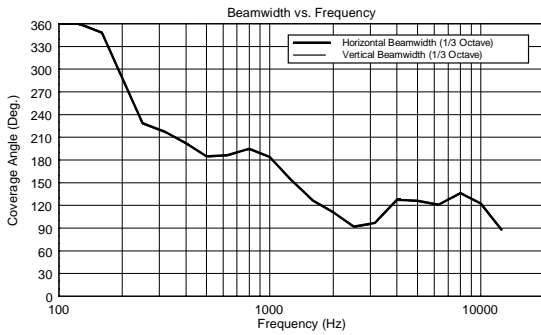

CMR 60T

TWO-WAY CEILING MONITOR SPEAKER

ACOUSTIC MEASUREMENTS

CMR 60T

TWO-WAY CEILING MONITOR SPEAKER

ACOUSTIC MEASUREMENTS

CMR 60T

TWO-WAY CEILING MONITOR SPEAKER

ACOUSTIC MEASUREMENTS