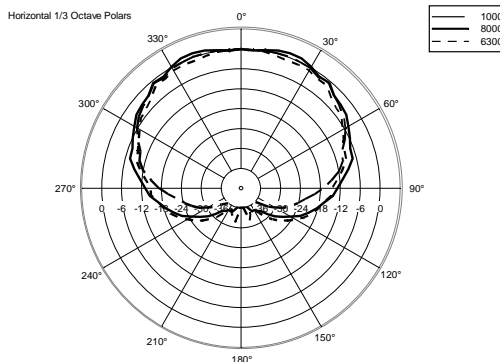

CMR 60T

TWO-WAY CEILING MONITOR SPEAKER

ACOUSTIC MEASUREMENTS

CMR 60T

TWO-WAY CEILING MONITOR SPEAKER

ACOUSTIC MEASUREMENTS

CMR 60T

TWO-WAY CEILING MONITOR SPEAKER

ACOUSTIC MEASUREMENTS