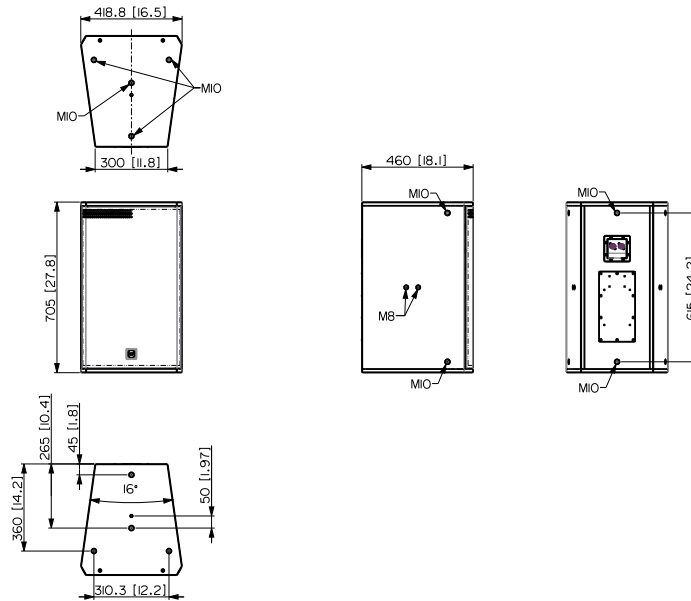

COMPACT C 45

TWO-WAY PROFESSIONAL SPEAKER

Line Art 2D

TECHNICAL SPECIFICATIONS

Acoustical specifications

Frequency Response (-10dB)	48 Hz ÷ 20000 Hz
Max SPL @ 1m	138 dB
Horizontal coverage angle	100°
Vertical coverage angle	50°
Directivity index Q	10
System Sensitivity	98 dB

Power section

Amplification	Full Range
Nominal Impedance	8 ohm
Power Handling	700 W RMS
Peak Power Handling	2800 W PEAK
Protections	Dynamic Active Mosfet
Crossover Frequencies	1100 Hz
Recommended Amplifiers	XPS 16K, XPS 16KD, QPS 10K, QPS 6.0K, IPS 5.0K, IPS 2.5K, IPS 1.5K, DMA 504

Transducers

Compression Driver	1 x 1.4" neo, 4.0" v.c
Woofer	1 x 15" neo, 4.0" v.c

Input/Output section

Input connectors	Speakon
Output connectors	Speakon

Standard compliance

Safety agency	CE compliant

Physical specifications

Cabinet/Case Material	Birch plywood
Hardware	4 x M8, 14 x M10
Grille	Steel with clothing
Color	Black - RAL 9005

Size / Weight

Height	705 mm / 27.76 inches
Width	418.8 mm / 16.49 inches
Depth	460 mm / 18.11 inches
Weight	32.5 kg / 71.65 lbs