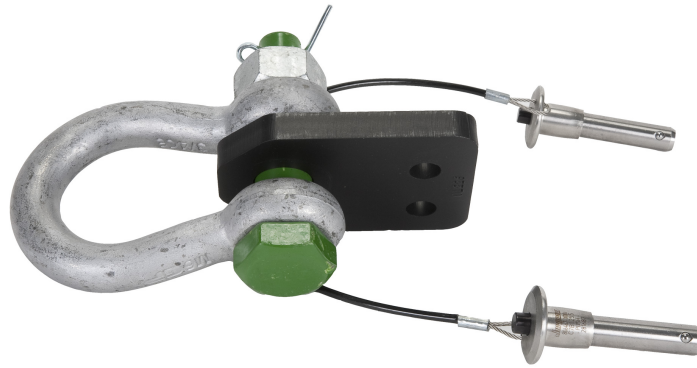

FL-B PK TTL 55

SPARE PICKUP POINT (INCLUDING 2 QUICK LOCK PINS) FOR HDL 50-A 4K

Description

Pickup Tab with Shackle for HDL 50-A. To be added to the flybar when rigging with 2 motors. Pins included.
1 pcs FOR EVERY FLYBAR ONLY WHEN USING TWO MOTORS.

Standard compliance

Safety agency

CE compliant

Size

Weight

1.87 kg / 4.12 lbs

Physical specifications

Color

Black

Line Art 2D

Part Number

13360127 FL-B PK TTL 55

Black

EAN 8024530018207

Technical Specifications

Products are continually improved. All specifications are therefore subject to change without notice.