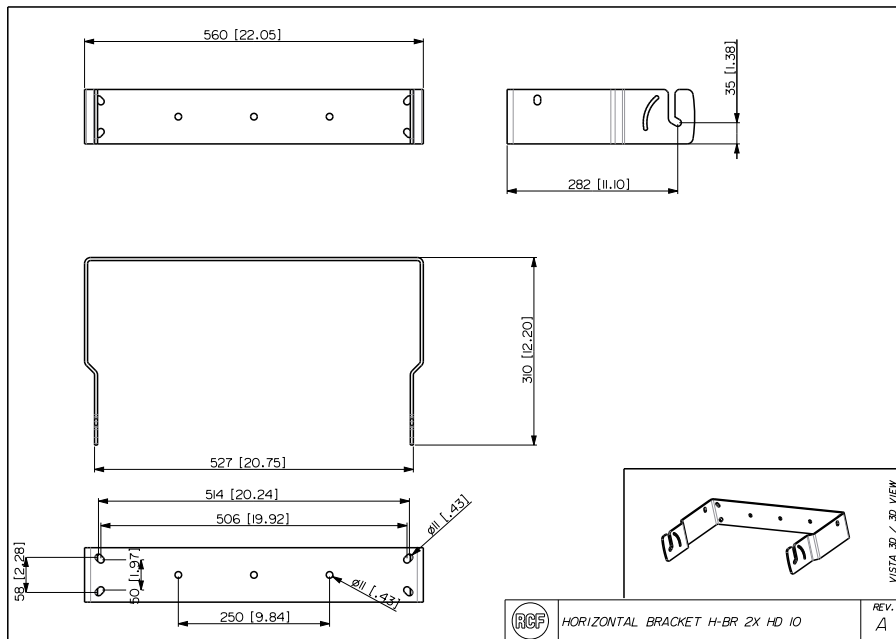

# H-BR 2X HD 10

PAIR OF HORIZONTAL BRACKET

**Description** Pair of horizontal bracket for mounting HD10-A speakers on the wall.

<b>Standard compliance</b>	Safety agency	CE compliant
<b>Size</b>	Weight	8.4 kg / 18.52 lbs
<b>Physical specifications</b>	Color	Black

**Line Art 2D**

**Part Number** 13360215 H-BR 2X HD 10 Black EAN 8024530016548