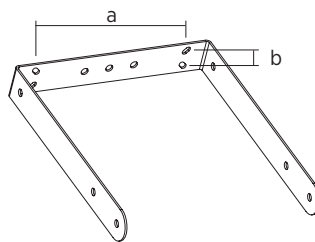

H-BR 2X NC08

H-BR 2X NC08

Description Pair of brackets for mounting C3108-96 and C3108-126 speakers on the wall. Adjustable inclination

Standard compliance

Safety agency

CE compliant

Size

Weight

	a	b	
H-BR 2X NC06	370 mm	45 mm	4.04 kg / 10.89 lbs
H-BR 2X NC08	400 mm	45 mm	
H-BR 2X NC10	470 mm	45 mm	
H-BR 2X NC12	600 mm	45 mm	
H-BR 2X NC15	670 mm	45 mm	

Physical specifications

Color

Black

Line Art 2D

	a	b
V-BR 2X NC06	190 mm	25 mm
V-BR 2X NC08	220 mm	25 mm
V-BR 2X NC10	270 mm	25 mm
V-BR 2X NC12	330 mm	45 mm
V-BR 2X NC15	400 mm	45 mm

Part Number 13360190 H-BR 2X NC08

Black

EAN 8024530007485

Technical Specifications