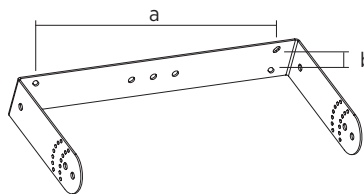

H-BR 2X NC08

H-BR 2X NC08

Description Pair of brackets for mounting C3108-96 and C3108-126 speakers on the wall. Adjustable inclination

Standard compliance

Safety agency

CE compliant

Size

Weight

	a	b	
H-BR 2X NC06	370 mm	45 mm	4.04 kg / 10.89 lbs
H-BR 2X NC08	400 mm	45 mm	
H-BR 2X NC10	470 mm	45 mm	
H-BR 2X NC12	600 mm	45 mm	
H-BR 2X NC15	670 mm	45 mm	

Physical specifications

Color

Black

Line Art 2D

	a	b
V-BR 2X NC06	190 mm	25 mm
V-BR 2X NC08	220 mm	25 mm
V-BR 2X NC10	270 mm	25 mm
V-BR 2X NC12	330 mm	45 mm
V-BR 2X NC15	400 mm	45 mm

Part Number 13360190 H-BR 2X NC08

Black

EAN 8024530007485

Technical Specifications