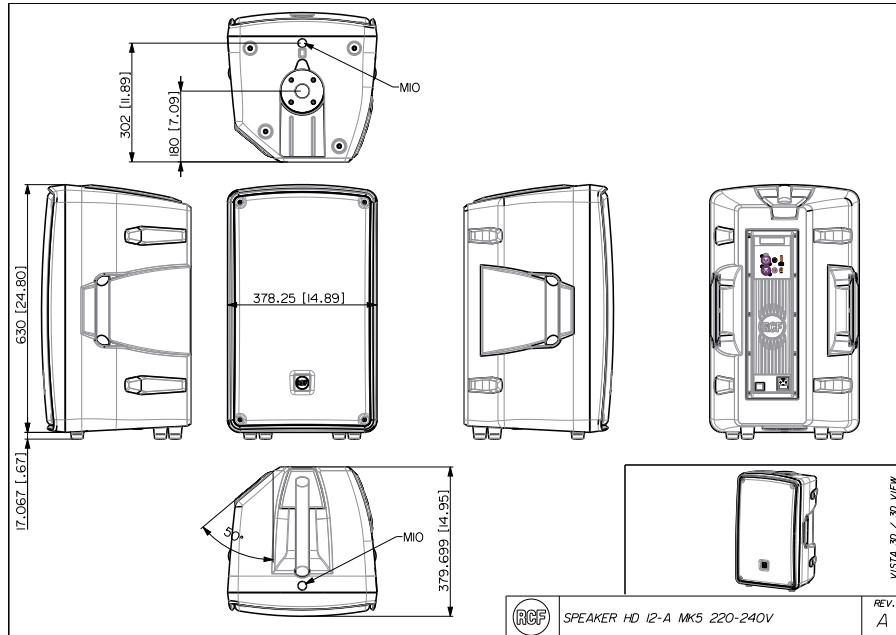

Part Number	13000669 HD 12-A MK5	220-240 V	Black	EAN 8024530019013
	13000684 HD 12-A MK5	115 V	Black	EAN 8024530019525

HD 12-A MK5

ACTIVE TWO-WAY SPEAKER

Line Art 2D

TECHNICAL SPECIFICATIONS

Acoustical specifications	Frequency Response	45 Hz ÷ 20000 Hz
	Max SPL @ 1m	130 dB
	Horizontal coverage angle	90°
	Vertical coverage angle	60°
Transducers	Compression Driver	1 x 1.0", 1.4" v.c
	Woofer	1 x 12", 2.5" v.c
Input/Output section	Input signal	bal/unbal
	Input connectors	XLR, Jack
	Output connectors	XLR
	Input sensitivity	-2 dBu/+4 dBu
	Mic. Input Sensitivity	-32 dBu
Processor section	Crossover Frequencies	1800 Hz
	Protections	Thermal, RMS
	Limiter	Soft Limiter
	Controls	Volume, Boost, Mic/Line
Power section	Total Power	1400 W Peak, 700 W RMS
	High frequencies	400 W Peak, 200 W RMS
	Low frequencies	1000 W Peak, 500 W RMS
	Cooling	Convection
	Connections	VDE
Standard compliance	Safety agency	CE compliant
Physical specifications	Cabinet/Case Material	PP Composite
	Hardware	1 x M10 top, 1 x M10 bottom
	Handles	1 Top, 2 Side
	Pole mount/Cap	35 mm insert
	Grille	Steel
	Color	Black

HD 12-A MK5

ACTIVE TWO-WAY SPEAKER

Size	Height	647 mm / 25.47 inches
	Width	380 mm / 14.96 inches
	Depth	380 mm / 14.96 inches
	Weight	18.3 kg / 40.34 lbs
	ACCESSORIES	
Rigging / Mounting	FLOOR STANDS	
	13360109 AC PRO-FS	Black EAN 8024530006471
	HORIZONTAL BRACKETS	
	13360216 H-BR 2X HD 12-32	Black EAN 8024530011741
	POLE MOUNT KITS	
	13360232 AC PMX	EAN 8024530010058
	13360110 AC PRO-PM	Black EAN 8024530006488
	13360067 PM-KIT M20	Black EAN 8024530014599
Protections	COVERS	
	13360209 CVR HD 12-32	Black EAN 8024530010720
Cables	CABLES KIT	
	13360102 AC XLR 3M3F	EAN 8024530006402