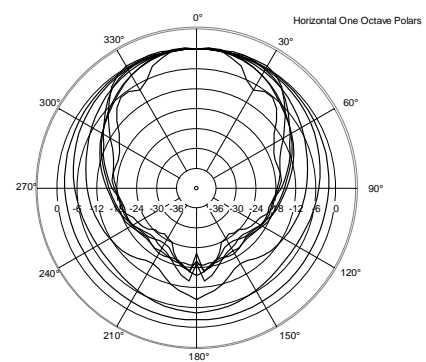

HD 35-A

ACTIVE TWO-WAY SPEAKER

ACOUSTIC MEASUREMENTS

HD 35-A

ACTIVE TWO-WAY SPEAKER

ACOUSTIC MEASUREMENTS

HD 35-A

ACTIVE TWO-WAY SPEAKER

ACOUSTIC MEASUREMENTS