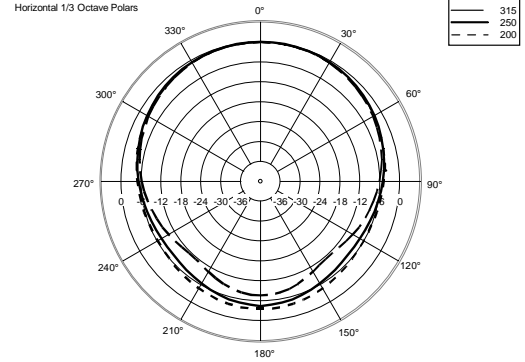

HD 35-A

ACTIVE TWO-WAY SPEAKER

ACOUSTIC MEASUREMENTS

HD 35-A

ACTIVE TWO-WAY SPEAKER

ACOUSTIC MEASUREMENTS

HD 35-A

ACTIVE TWO-WAY SPEAKER

ACOUSTIC MEASUREMENTS