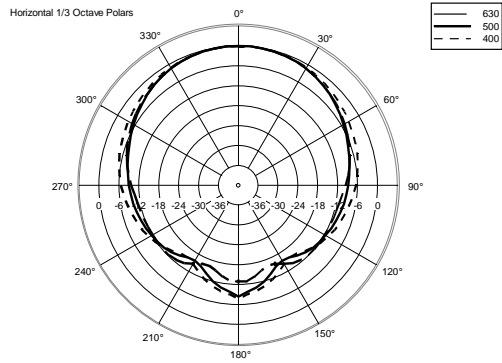

HD 35-A

ACTIVE TWO-WAY SPEAKER

ACOUSTIC MEASUREMENTS

HD 35-A

ACTIVE TWO-WAY SPEAKER

ACOUSTIC MEASUREMENTS

HD 35-A

ACTIVE TWO-WAY SPEAKER

ACOUSTIC MEASUREMENTS