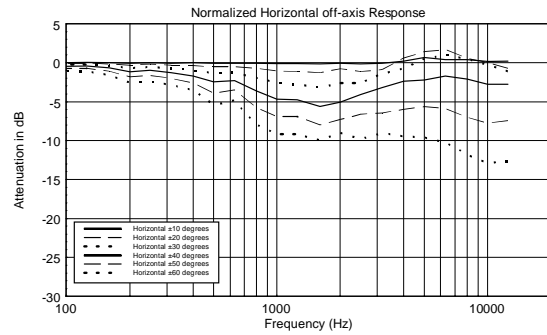

HD 35-A

ACTIVE TWO-WAY SPEAKER

ACOUSTIC MEASUREMENTS

HD 35-A

ACTIVE TWO-WAY SPEAKER

ACOUSTIC MEASUREMENTS

HD 35-A

ACTIVE TWO-WAY SPEAKER

ACOUSTIC MEASUREMENTS