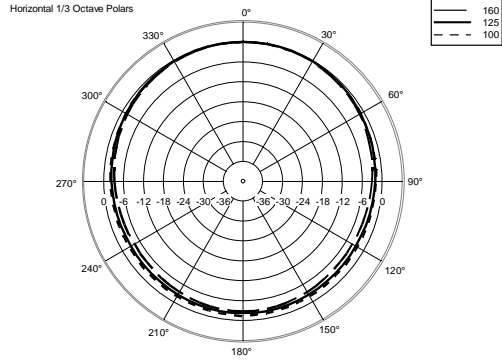

HD 35-A

ACTIVE TWO-WAY SPEAKER

ACOUSTIC MEASUREMENTS

HD 35-A

ACTIVE TWO-WAY SPEAKER

ACOUSTIC MEASUREMENTS

HD 35-A

ACTIVE TWO-WAY SPEAKER

ACOUSTIC MEASUREMENTS