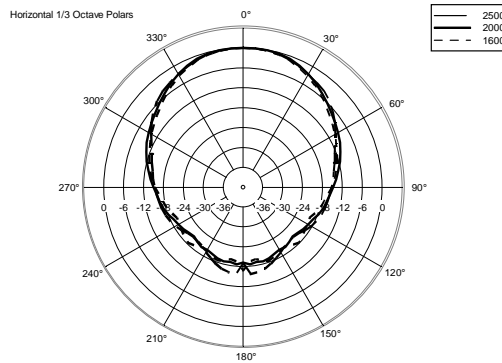

HD 35-A

ACTIVE TWO-WAY SPEAKER

ACOUSTIC MEASUREMENTS

HD 35-A

ACTIVE TWO-WAY SPEAKER

ACOUSTIC MEASUREMENTS

HD 35-A

ACTIVE TWO-WAY SPEAKER

ACOUSTIC MEASUREMENTS