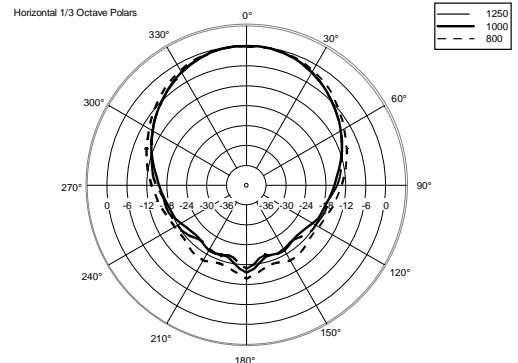

HD 35-A

ACTIVE TWO-WAY SPEAKER

ACOUSTIC MEASUREMENTS

HD 35-A

ACTIVE TWO-WAY SPEAKER

ACOUSTIC MEASUREMENTS

HD 35-A

ACTIVE TWO-WAY SPEAKER

ACOUSTIC MEASUREMENTS