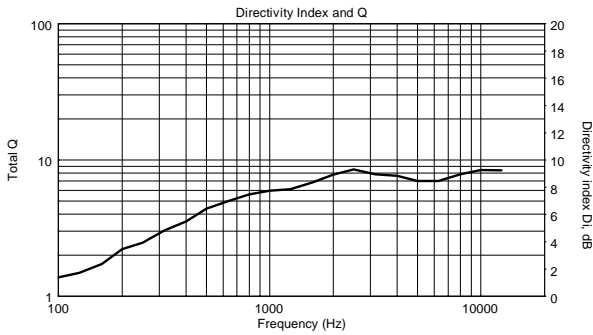

HD 35-A

ACTIVE TWO-WAY SPEAKER

ACOUSTIC MEASUREMENTS

HD 35-A

ACTIVE TWO-WAY SPEAKER

ACOUSTIC MEASUREMENTS

HD 35-A

ACTIVE TWO-WAY SPEAKER

ACOUSTIC MEASUREMENTS