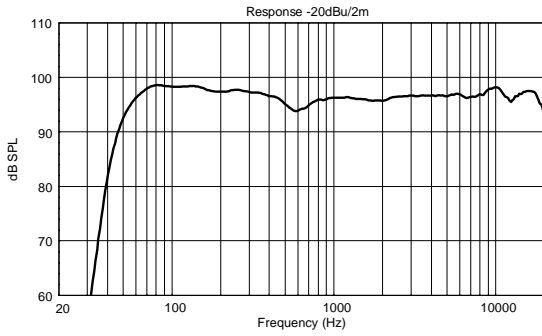

HD 35-A

ACTIVE TWO-WAY SPEAKER

ACOUSTIC MEASUREMENTS

HD 35-A

ACTIVE TWO-WAY SPEAKER

ACOUSTIC MEASUREMENTS

HD 35-A

ACTIVE TWO-WAY SPEAKER

ACOUSTIC MEASUREMENTS