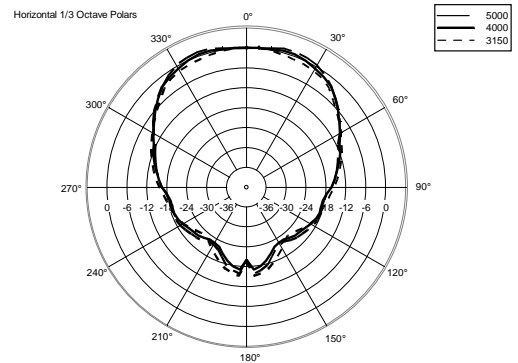

HD 35-A

ACTIVE TWO-WAY SPEAKER

ACOUSTIC MEASUREMENTS

HD 35-A

ACTIVE TWO-WAY SPEAKER

ACOUSTIC MEASUREMENTS

HD 35-A

ACTIVE TWO-WAY SPEAKER

ACOUSTIC MEASUREMENTS