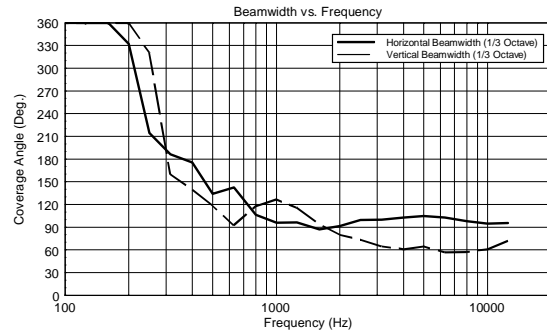

HD 35-A

ACTIVE TWO-WAY SPEAKER

ACOUSTIC MEASUREMENTS

HD 35-A

ACTIVE TWO-WAY SPEAKER

ACOUSTIC MEASUREMENTS

HD 35-A

ACTIVE TWO-WAY SPEAKER

ACOUSTIC MEASUREMENTS