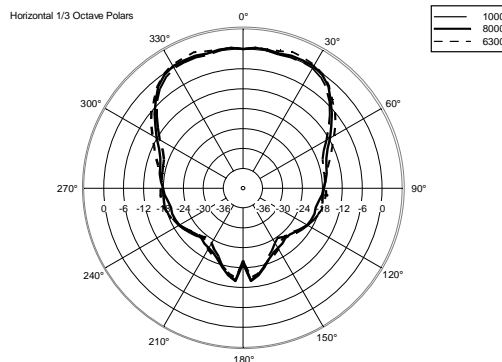

HD 35-A

ACTIVE TWO-WAY SPEAKER

ACOUSTIC MEASUREMENTS

HD 35-A

ACTIVE TWO-WAY SPEAKER

ACOUSTIC MEASUREMENTS

HD 35-A

ACTIVE TWO-WAY SPEAKER

ACOUSTIC MEASUREMENTS