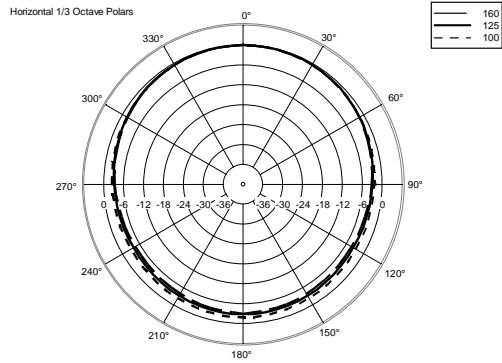

HDM 45-A

ACTIVE TWO-WAY PROFESSIONAL SPEAKER

ACOUSTIC MEASUREMENTS

HDM 45-A

ACTIVE TWO-WAY PROFESSIONAL SPEAKER

ACOUSTIC MEASUREMENTS

HDM 45-A

ACTIVE TWO-WAY PROFESSIONAL SPEAKER

ACOUSTIC MEASUREMENTS