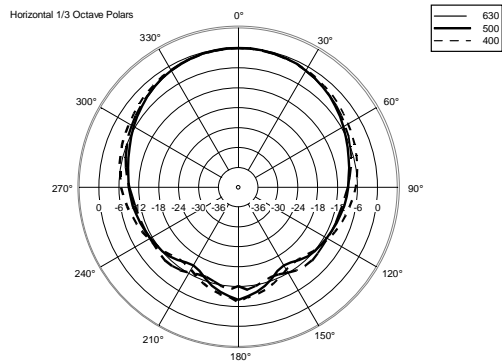

HDM 45-A

ACTIVE TWO-WAY PROFESSIONAL SPEAKER

ACOUSTIC MEASUREMENTS

HDM 45-A

ACTIVE TWO-WAY PROFESSIONAL SPEAKER

ACOUSTIC MEASUREMENTS

HDM 45-A

ACTIVE TWO-WAY PROFESSIONAL SPEAKER

ACOUSTIC MEASUREMENTS