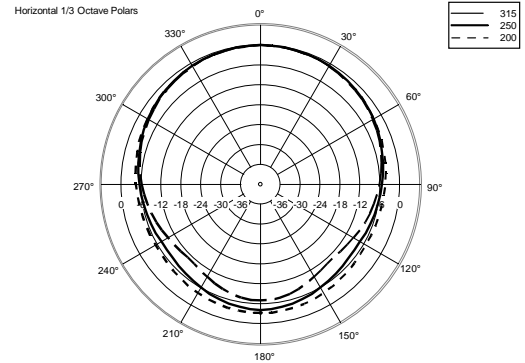

HDM 45-A

ACTIVE TWO-WAY PROFESSIONAL SPEAKER

ACOUSTIC MEASUREMENTS

HDM 45-A

ACTIVE TWO-WAY PROFESSIONAL SPEAKER

ACOUSTIC MEASUREMENTS

HDM 45-A

ACTIVE TWO-WAY PROFESSIONAL SPEAKER

ACOUSTIC MEASUREMENTS