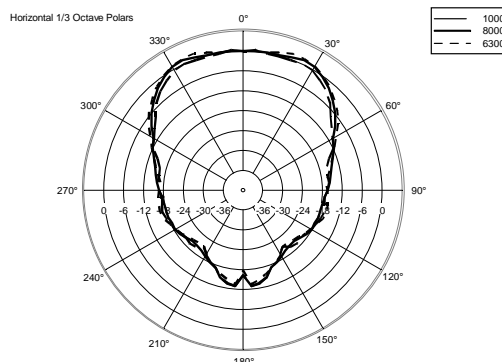

HDM 45-A

ACTIVE TWO-WAY PROFESSIONAL SPEAKER

ACOUSTIC MEASUREMENTS

HDM 45-A

ACTIVE TWO-WAY PROFESSIONAL SPEAKER

ACOUSTIC MEASUREMENTS

HDM 45-A

ACTIVE TWO-WAY PROFESSIONAL SPEAKER

ACOUSTIC MEASUREMENTS