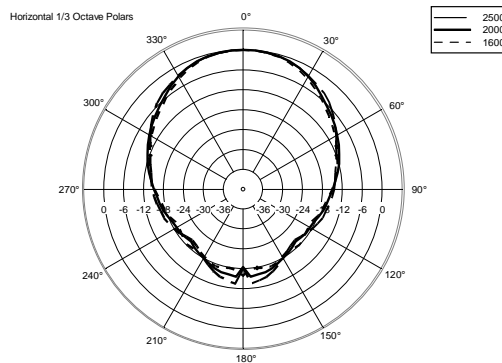

HDM 45-A

ACTIVE TWO-WAY PROFESSIONAL SPEAKER

ACOUSTIC MEASUREMENTS

HDM 45-A

ACTIVE TWO-WAY PROFESSIONAL SPEAKER

ACOUSTIC MEASUREMENTS

HDM 45-A

ACTIVE TWO-WAY PROFESSIONAL SPEAKER

ACOUSTIC MEASUREMENTS