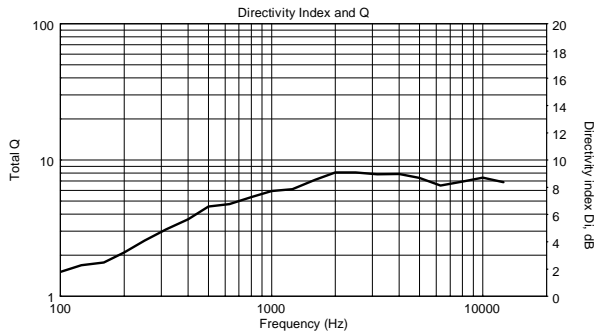

HDM 45-A

ACTIVE TWO-WAY PROFESSIONAL SPEAKER

ACOUSTIC MEASUREMENTS

HDM 45-A

ACTIVE TWO-WAY PROFESSIONAL SPEAKER

ACOUSTIC MEASUREMENTS

HDM 45-A

ACTIVE TWO-WAY PROFESSIONAL SPEAKER

ACOUSTIC MEASUREMENTS