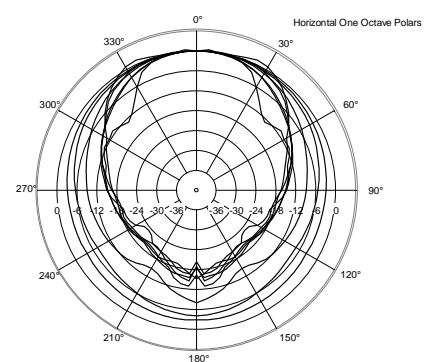

HDM 45-A

ACTIVE TWO-WAY PROFESSIONAL SPEAKER

ACOUSTIC MEASUREMENTS

HDM 45-A

ACTIVE TWO-WAY PROFESSIONAL SPEAKER

ACOUSTIC MEASUREMENTS

HDM 45-A

ACTIVE TWO-WAY PROFESSIONAL SPEAKER

ACOUSTIC MEASUREMENTS