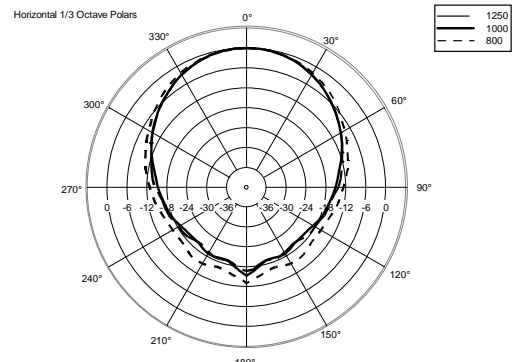

HDM 45-A

ACTIVE TWO-WAY PROFESSIONAL SPEAKER

ACOUSTIC MEASUREMENTS

HDM 45-A

ACTIVE TWO-WAY PROFESSIONAL SPEAKER

ACOUSTIC MEASUREMENTS

HDM 45-A

ACTIVE TWO-WAY PROFESSIONAL SPEAKER

ACOUSTIC MEASUREMENTS