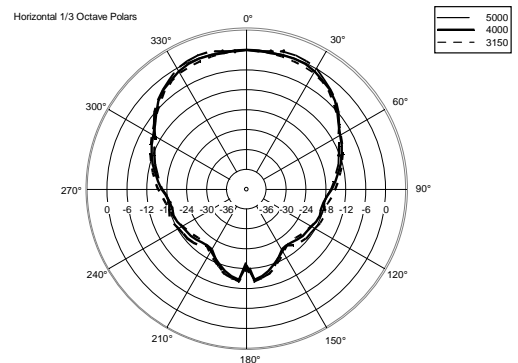

HDM 45-A

ACTIVE TWO-WAY PROFESSIONAL SPEAKER

ACOUSTIC MEASUREMENTS

HDM 45-A

ACTIVE TWO-WAY PROFESSIONAL SPEAKER

ACOUSTIC MEASUREMENTS

HDM 45-A

ACTIVE TWO-WAY PROFESSIONAL SPEAKER

ACOUSTIC MEASUREMENTS