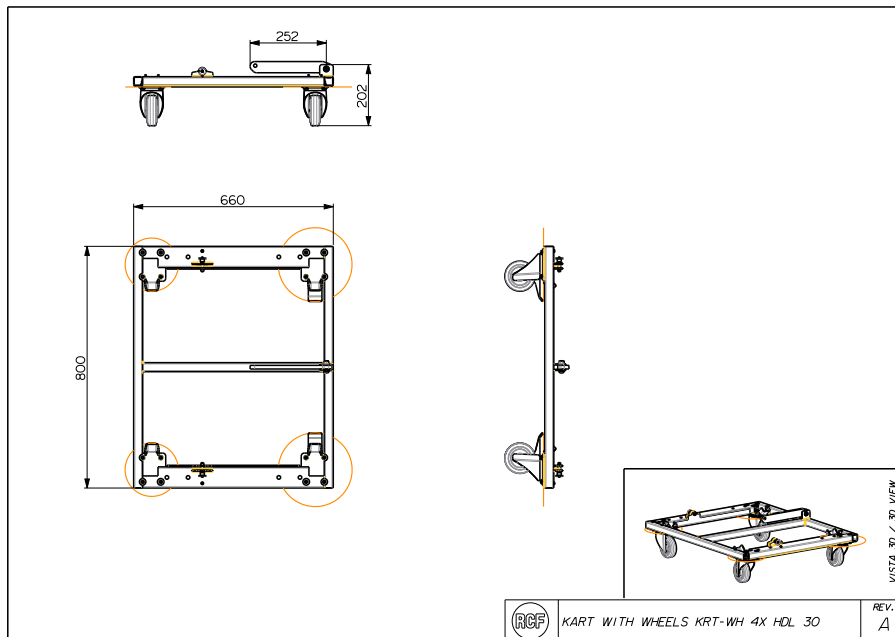

KRT-WH 4X HDL 30

CART WITH WHEELS

Description Cart with wheels for 4 HDL 30-A

Standard compliance Safety agency CE compliant
Size Weight 17.8 kg / 39.24 lbs

Line Art 2D

Part Number 13360382 KRT-WH 4X HDL 30

EAN 8024530015121

Technical Specifications

RCF products are continually improved. All specifications are therefore subject to change without notice.