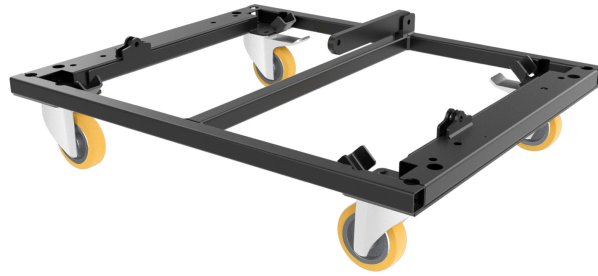

KRT-WH 4X HDL 30

CART WITH WHEELS

Description Cart with wheels for 4 HDL 30-A

Standard compliance Safety agency CE compliant
Size Weight 17.8 kg / 39.24 lbs

Line Art 2D

Part Number 13360382 KRT-WH 4X HDL 30