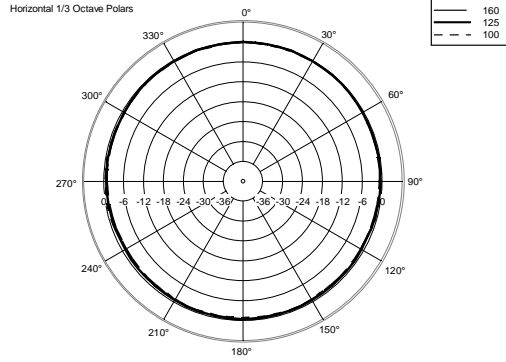

M 501

TWO-WASPEAKERY PASSIVE

ACOUSTIC MEASUREMENTS

M 501

TWO-WASPEAKERY PASSIVE

ACOUSTIC MEASUREMENTS

M 501

TWO-WASPEAKERY PASSIVE

ACOUSTIC MEASUREMENTS