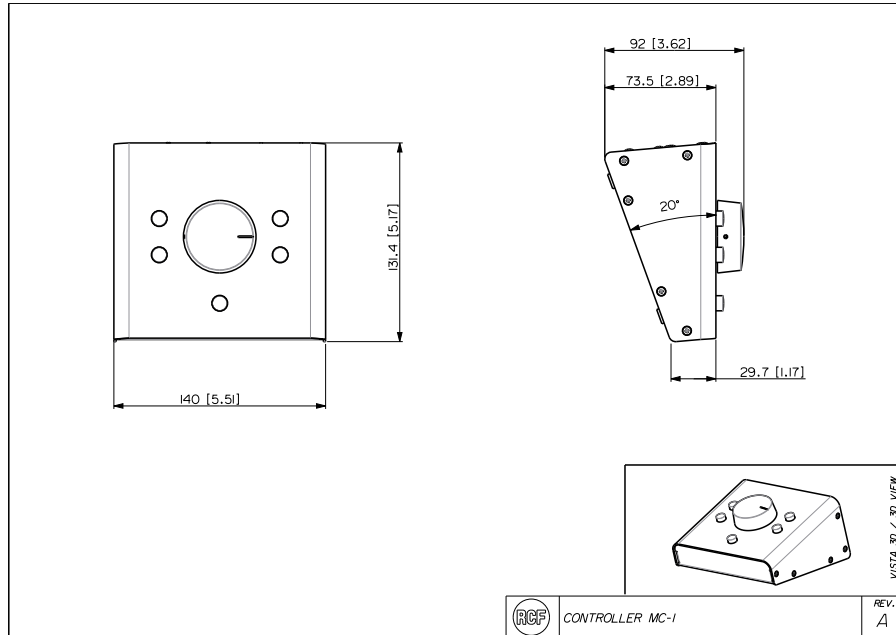

## TECHNICAL SPECIFICATIONS

Standard compliance

Safety agency

CE compliant

Size

Height

80 mm / 3.15 inches

Width

140 mm / 5.51 inches

Depth

140 mm / 5.51 inches

Weight

0.95 kg / 2.09 lbs