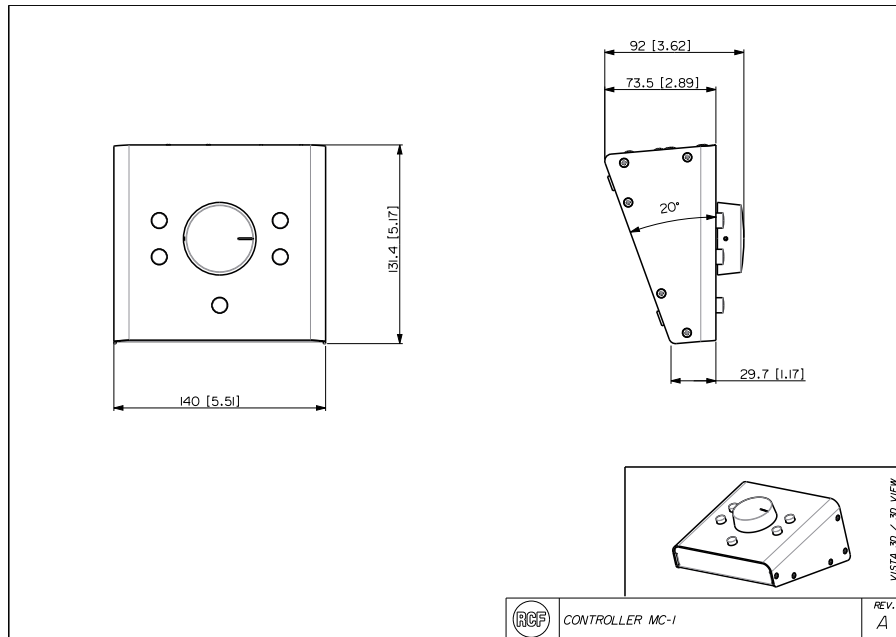

Spezifikationen

Products are continually improved. All specifications are therefore subject to change without notice.

MC-1

Passiver Monitorcontroller

Line Art 2D

SPEZIFIKATIONEN

Standardkonformität

Safety agency

CE compliant

Größe

Höhe

80 mm / 3.15 inches

Breite

140 mm / 5.51 inches

Tiefe

140 mm / 5.51 inches