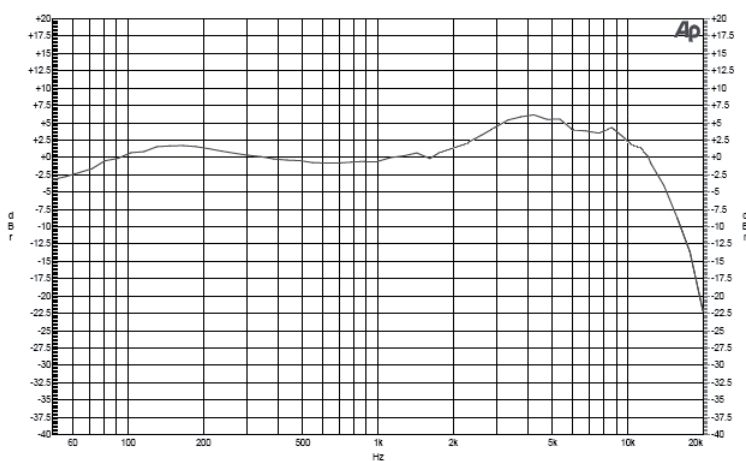

## DRAWINGS

## SCHEMATICS

MICROPHONE XLR PLUG:

BALANCED AND SHIELDED MICROPHONE CABLE WITH XLR CONNECTORS:

## FREQUENCY RESPONSE