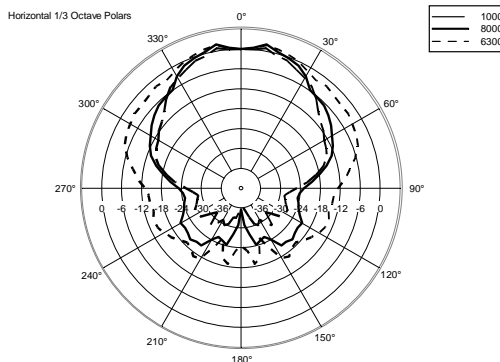

MF 33EN

TWO-WAY PASSIVE CEILING SPEAKER

ACOUSTIC MEASUREMENTS

MF 33EN

TWO-WAY PASSIVE CEILING SPEAKER

ACOUSTIC MEASUREMENTS

MF 33EN

TWO-WAY PASSIVE CEILING SPEAKER

ACOUSTIC MEASUREMENTS