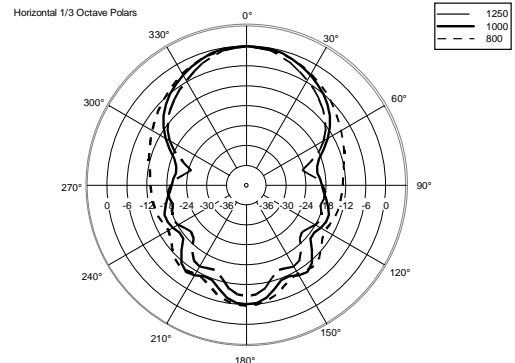

MF 33EN

TWO-WAY PASSIVE CEILING SPEAKER

ACOUSTIC MEASUREMENTS

MF 33EN

TWO-WAY PASSIVE CEILING SPEAKER

ACOUSTIC MEASUREMENTS

MF 33EN

TWO-WAY PASSIVE CEILING SPEAKER

ACOUSTIC MEASUREMENTS