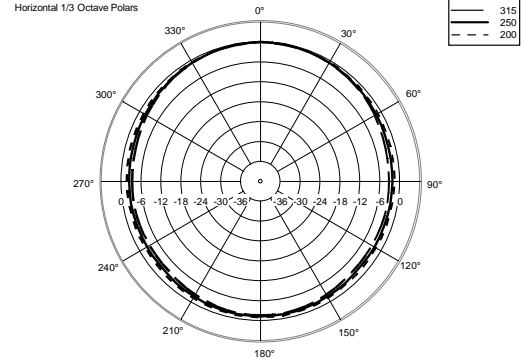

MF 33EN

TWO-WAY PASSIVE CEILING SPEAKER

ACOUSTIC MEASUREMENTS

MF 33EN

TWO-WAY PASSIVE CEILING SPEAKER

ACOUSTIC MEASUREMENTS

MF 33EN

TWO-WAY PASSIVE CEILING SPEAKER

ACOUSTIC MEASUREMENTS