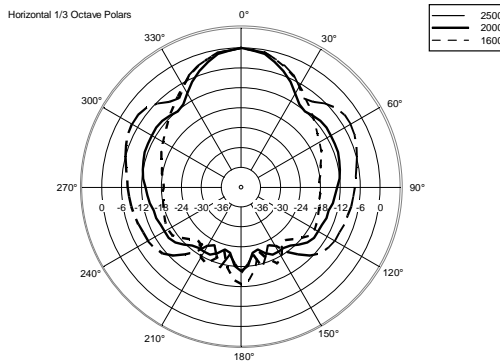

MF 33EN

TWO-WAY PASSIVE CEILING SPEAKER

ACOUSTIC MEASUREMENTS

MF 33EN

TWO-WAY PASSIVE CEILING SPEAKER

ACOUSTIC MEASUREMENTS

MF 33EN

TWO-WAY PASSIVE CEILING SPEAKER

ACOUSTIC MEASUREMENTS