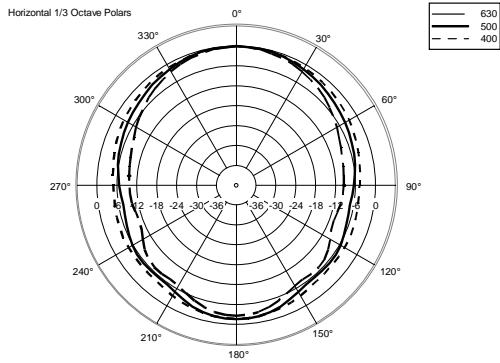

MF 33EN

TWO-WAY PASSIVE CEILING SPEAKER

ACOUSTIC MEASUREMENTS

MF 33EN

TWO-WAY PASSIVE CEILING SPEAKER

ACOUSTIC MEASUREMENTS

MF 33EN

TWO-WAY PASSIVE CEILING SPEAKER

ACOUSTIC MEASUREMENTS