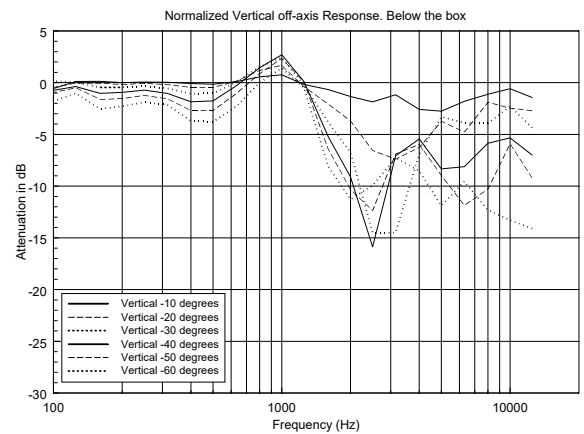

MQ 50i

2 WAY IN WALL SPEAKER

ACOUSTIC MEASUREMENTS

MQ 50i

2 WAY IN WALL SPEAKER

ACOUSTIC MEASUREMENTS

HORIZONTAL 1/3 POLAR PLOT

VERTICAL 1/3 POLAR PLOT