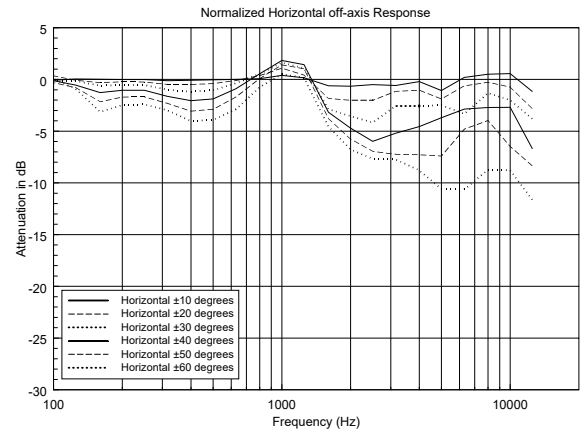

MQ 50i

2 WAY IN WALL SPEAKER

ACOUSTIC MEASUREMENTS

MQ 50i

2 WAY IN WALL SPEAKER

ACOUSTIC MEASUREMENTS

HORIZONTAL 1/3 POLAR PLOT

VERTICAL 1/3 POLAR PLOT