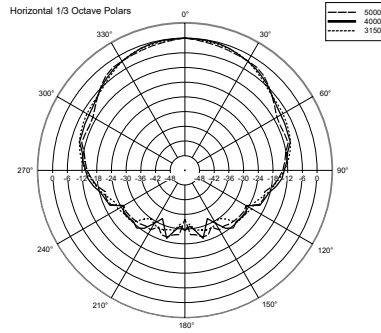

MQ 50i

2 WAY IN WALL SPEAKER

ACOUSTIC MEASUREMENTS

MQ 50i

2 WAY IN WALL SPEAKER

ACOUSTIC MEASUREMENTS

HORIZONTAL 1/3 POLAR PLOT

VERTICAL 1/3 POLAR PLOT