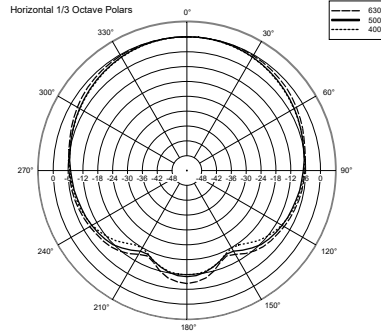

MQ 50i

2 WAY IN WALL SPEAKER

ACOUSTIC MEASUREMENTS

MQ 50i

2 WAY IN WALL SPEAKER

ACOUSTIC MEASUREMENTS

HORIZONTAL 1/3 POLAR PLOT

VERTICAL 1/3 POLAR PLOT