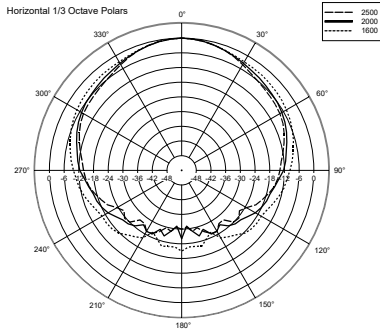

MQ 50i

2 WAY IN WALL SPEAKER

ACOUSTIC MEASUREMENTS

MQ 50i

2 WAY IN WALL SPEAKER

ACOUSTIC MEASUREMENTS

HORIZONTAL 1/3 POLAR PLOT

VERTICAL 1/3 POLAR PLOT