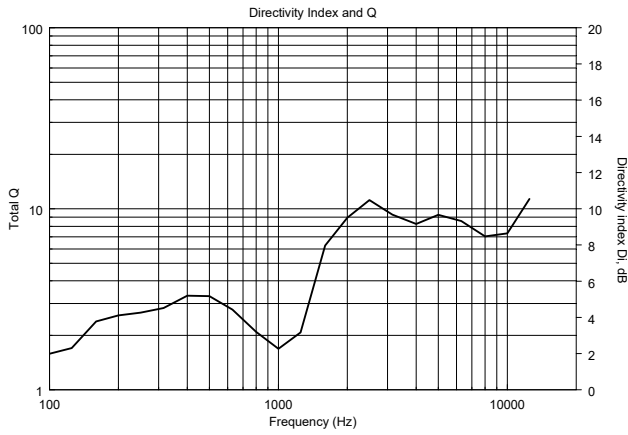

MQ 50i

2 WAY IN WALL SPEAKER

ACOUSTIC MEASUREMENTS

MQ 50i

2 WAY IN WALL SPEAKER

ACOUSTIC MEASUREMENTS

HORIZONTAL 1/3 POLAR PLOT

VERTICAL 1/3 POLAR PLOT