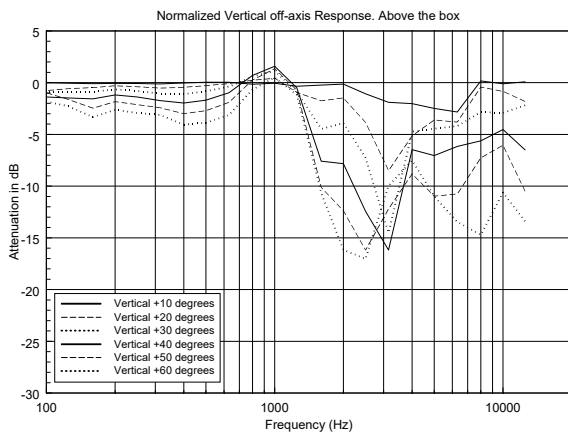

MQ 50i

2 WAY IN WALL SPEAKER

ACOUSTIC MEASUREMENTS

MQ 50i

2 WAY IN WALL SPEAKER

ACOUSTIC MEASUREMENTS

HORIZONTAL 1/3 POLAR PLOT

VERTICAL 1/3 POLAR PLOT