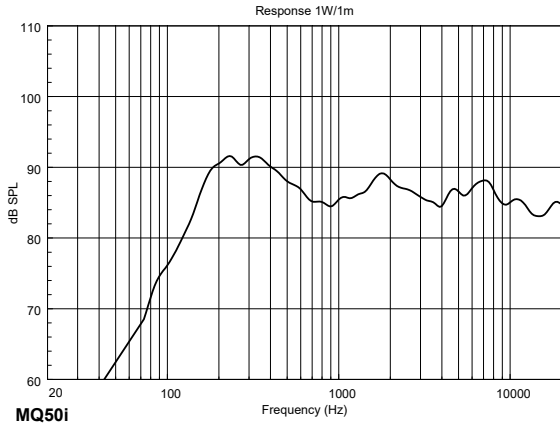

MQ 50i

2 WAY IN WALL SPEAKER

ACOUSTIC MEASUREMENTS

MQ 50i

2 WAY IN WALL SPEAKER

ACOUSTIC MEASUREMENTS

HORIZONTAL 1/3 POLAR PLOT

VERTICAL 1/3 POLAR PLOT