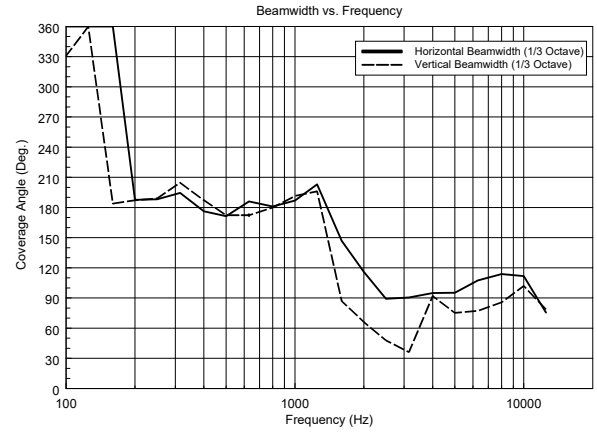

MQ 50i

2 WAY IN WALL SPEAKER

ACOUSTIC MEASUREMENTS

MQ 50i

2 WAY IN WALL SPEAKER

ACOUSTIC MEASUREMENTS

HORIZONTAL 1/3 POLAR PLOT

VERTICAL 1/3 POLAR PLOT