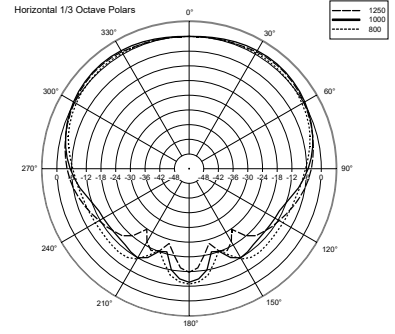

MQ 50i

2 WAY IN WALL SPEAKER

ACOUSTIC MEASUREMENTS

MQ 50i

2 WAY IN WALL SPEAKER

ACOUSTIC MEASUREMENTS

HORIZONTAL 1/3 POLAR PLOT

VERTICAL 1/3 POLAR PLOT