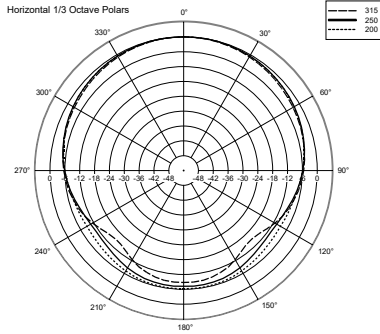

MQ 50i

2 WAY IN WALL SPEAKER

ACOUSTIC MEASUREMENTS

MQ 50i

2 WAY IN WALL SPEAKER

ACOUSTIC MEASUREMENTS

HORIZONTAL 1/3 POLAR PLOT

VERTICAL 1/3 POLAR PLOT