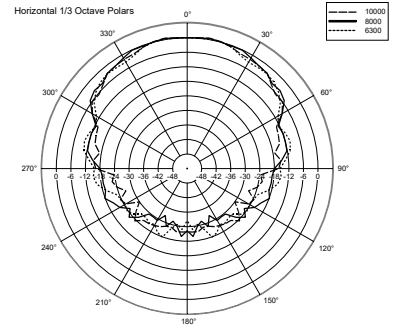

MQ 50i

2 WAY IN WALL SPEAKER

ACOUSTIC MEASUREMENTS

MQ 50i

2 WAY IN WALL SPEAKER

ACOUSTIC MEASUREMENTS

HORIZONTAL 1/3 POLAR PLOT

VERTICAL 1/3 POLAR PLOT