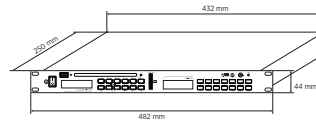

TECHNICAL SPECIFICATIONS

Amplifier specifications	Frequency Response (-3dB)	20 Hz ÷ 20 Hz
	Crosstalk	<60 dB
	Distortion (THD+N) @ 1 kHz nominal power	<0.15 %
Output section	Signal output number	3
	Signal output connectors	RCA
Configuration and control	Configuration	Front panel
	Priority	Yes
Protections	Cooling	Convection
Audio sources	CD	Yes
	FM Tuner	Yes
	USB pen drives	Yes
	SD card	Yes
Power requirement	Operating voltage	220-240/115 V - 50/60Hz
	Voltage selection	External
	Power consumption	50 W
Standard compliance	Safety agency	CE compliant
Physical specifications	Color	Black
	Rack mounting	19", 1U
Size	Height	44 mm / 1.73 inches
	Width	482 mm / 18.98 inches
	Depth	250 mm / 9.84 inches
	Weight	3.7 kg / 8.16 lbs