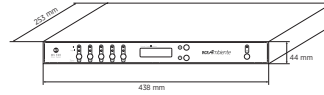

TECHNICAL SPECIFICATIONS

System specifications	Number of zones managed	5
	Built-in power amplifier	Yes
	Max number of consoles	1
	Number of console buses	1
	Max number of units connectable	2
	Communication bus	Serial
Amplifier specifications	Number of channels	5
	Power output per channel (@ 4 ohm)	20 W RMS
	Frequency Response (-3dB)	30 Hz - 45 kHz
	Distortion (THD+N) @ 1 kHz nominal power	<0.5 %
Input section	Total number of inputs	9
	Balanced	8
	Unbalanced	1
	Mono	6
	Stereo	3
	Line inputs	8
	Line connectors	RCA
	Mic+Line inputs	1
	Mic+Line connectors	Euroblock
Mic+Line Phantom	16 V DC	
VOX	Yes	
General Purpose Inputs (GPI)	1