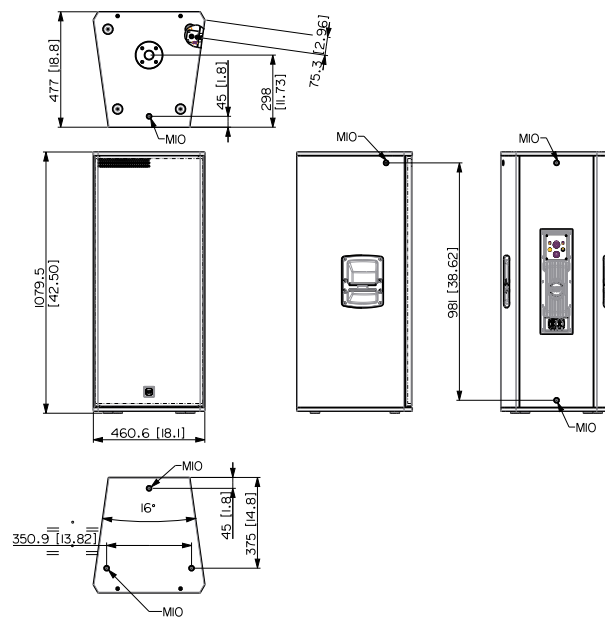

Part Number

13000743 NX 985-A	220-240 V	Black	EAN 8024530019914
13000757 NX 985-A	100-120 V	Black	EAN 8024530020064

NX 985-A

PROFESSIONAL THREE-WAY ACTIVE SPEAKER

Line Art 2D

TECHNICAL SPECIFICATIONS

Acoustical specifications	Frequency Response	40 Hz - 20000 Hz
	Max SPL @ 1m	138 dB
	Horizontal coverage angle	100°
	Vertical coverage angle	60°
Transducers	Compression Driver	1 x 1.0" neo, 1.75" v.c
	Midrange	1 x 8" neo, 2.5" v.c
	Woofer	1 x 15", 3.0" v.c
Input/Output section	Input signal	bal/unbal
	Input connectors	Combo XLR/Jack
	Output connectors	XLR
	Input sensitivity	-2 dBu/+4 dBu
Processor section	Crossover Frequencies	Bass/Mid:320Hz, Mid/High:1200Hz
	Protections	Thermal, Excurs., RMS
	Limiter	Soft Limiter
	Controls	Linear, 2 Speakers, High Pass, Volume
Power section	Total Power	2100 W Peak
	High frequencies	200 W Peak
	Mid frequencies	500 W Peak
	Low frequencies	1400 W Peak
	Cooling	Convection
	Connections	Powercon TRUE1 TOP IN/OUT
Standard compliance	Safety agency	CE compliant

NX 985-A

PROFESSIONAL THREE-WAY ACTIVE SPEAKER

Physical specifications	Cabinet/Case Material	Plywood
	Hardware	3 x M10 Top, 1 x M10 each side, 1 x M10 bottom, 2 x M10 rear
	Handles	1 x Side
	Pole mount/Cap	35 mm insert
	Grille	Steel
	Color	Black
	Size / Weight	Height
	Width	461 mm / 18.15 inches
	Depth	475 mm / 18.7 inches
	Weight	45 kg / 99.21 lbs