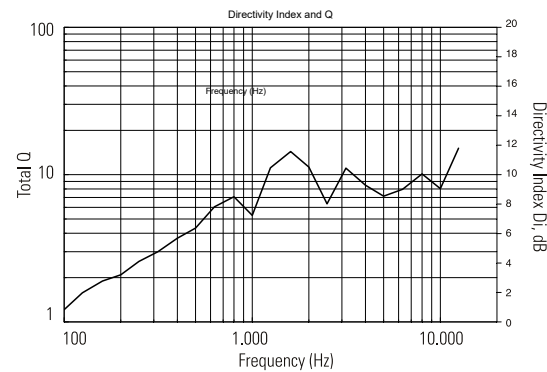

P 4228

WEATHERPROOF TWO-WAY SPEAKER

ACOUSTIC MEASUREMENTS

RESPONSE 1W/1m

IMPEDANCE

BEAMWIDTH vs. FREQUENCY

DIRECTIVITY INDEX AND Q