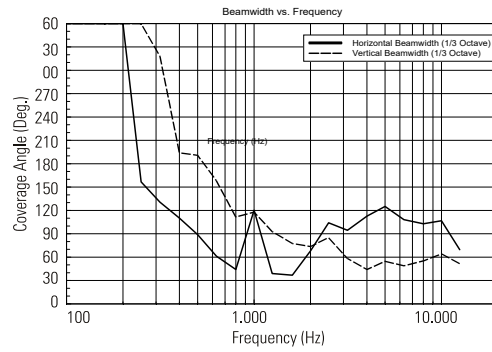

P 4228

WEATHERPROOF TWO-WAY SPEAKER

ACOUSTIC MEASUREMENTS

RESPONSE 1W/1m

IMPEDANCE

BEAMWIDTH vs. FREQUENCY

DIRECTIVITY INDEX AND Q