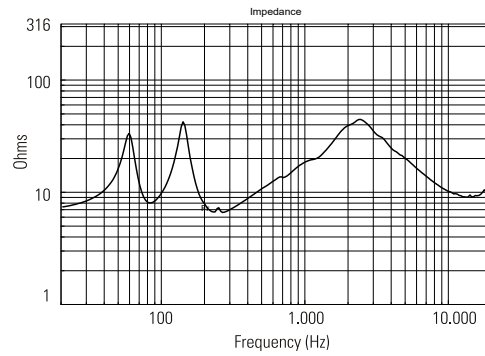

P 4228

WEATHERPROOF TWO-WAY SPEAKER

ACOUSTIC MEASUREMENTS

RESPONSE 1W/1m

IMPEDANCE

BEAMWIDTH vs. FREQUENCY

DIRECTIVITY INDEX AND Q