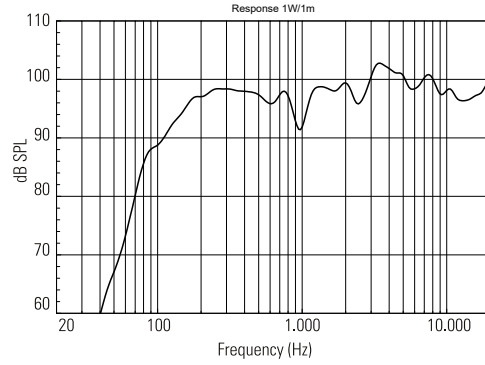

P 4228

WEATHERPROOF TWO-WAY SPEAKER

ACOUSTIC MEASUREMENTS

RESPONSE 1W/1m

IMPEDANCE

BEAMWIDTH vs. FREQUENCY

DIRECTIVITY INDEX AND Q