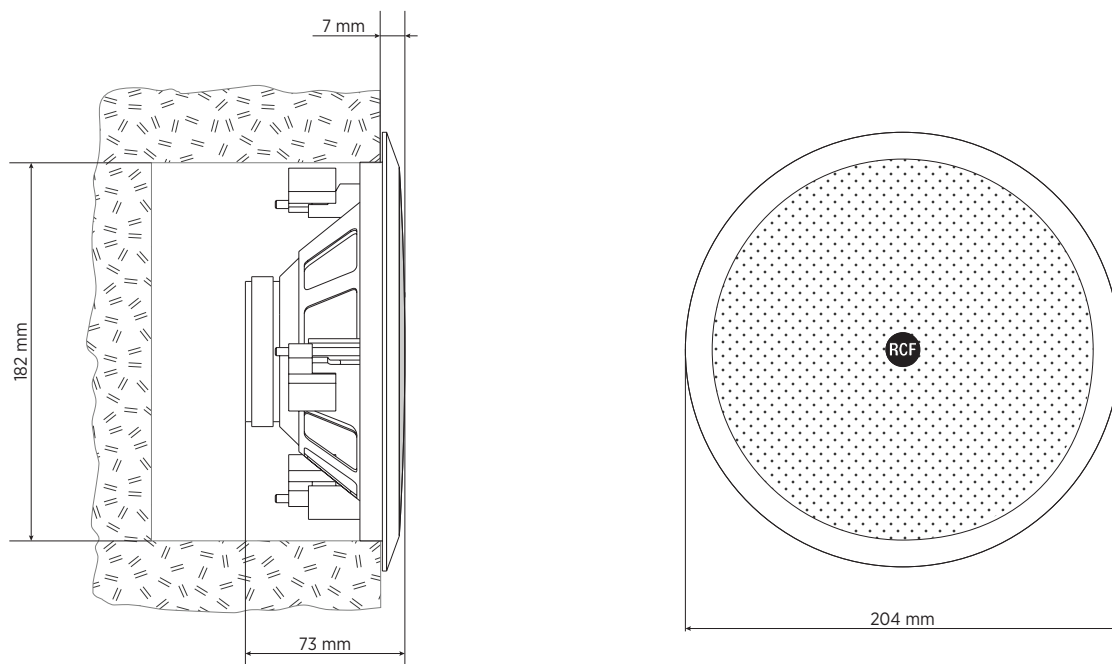

TECHNICAL SPECIFICATIONS

Acoustical specifications	Frequency Response (-10dB):	70 Hz ÷ 20000 Hz
	Max SPL @ 1m:	106 dB
	Coverage angle:	100°
	System Sensitivity:	92 dB
Power section	Power Handling:	12 W RMS
	Peak Power Handling:	48 W PEAK
	Recommended Amplifier:	24 W
Transducers	Dome Tweeter:	1.0"
	Woofers:	6.0"
Input/Output section	Input connectors:	Screw Terminals
	Output connectors:	Screw Terminals
	Constant Voltage Transformer:	70/100 V
	Power selection 1:	12 W - 833 ohm
	Power selection 2:	6 W - 1667 ohm
	Power selection 3:	3 W - 3333 ohm
	Power selection 4:	1.5 W - 6667 ohm
Standard compliance	IP protection grade:	IP 44
	CE marking:	Yes
Physical specifications	Cabinet/Case Material:	Plastic
	Hardware:	Plastic Material
	Grille:	Aluminium
	Color:	White - RAL 9003, Black - RAL 9005
Size	Depth:	73 mm / 2.87 inches
	Recessed Depth:	66 mm / 2.6 inches
	Diameter:	204 mm / 8.03 inches
	Cut out diameter:	182 mm / 7.17 inches
	Weight:	0.78 kg / 1.72 lbs
Shipping informations	Package Height:	240 mm / 9.45 inches
	Package Width:	240 mm / 9.45 inches
	Package Depth:	110 mm / 4.33 inches
	Package Weight:	1.56 kg / 3.44 lbs

EAN 8024530018467

DRAWINGS

HORIZONTAL 1/3 POLAR PLOT

A&E SPECIFICATIONS

The product shall be a ceiling speaker featuring elegant and innovative design that can be flush-mounted in false ceilings or panels, incorporating a coaxial 6" woofer with a 1" tweeter.