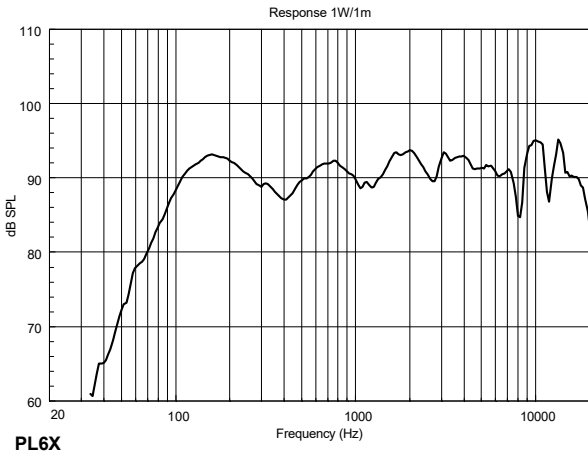

TECHNICAL SPECIFICATIONS

Acoustical specifications	Frequency Response (-10dB):	70 Hz ÷ 20000 Hz
	Max SPL @ 1m:	106 dB
	Coverage angle:	100°
	System Sensitivity:	92 dB
Power section	Power Handling:	12 W RMS
	Peak Power Handling:	48 W PEAK
	Recommended Amplifier:	24 W
Transducers	Dome Tweeter:	1.0"
	Woofers:	6.0"
Input/Output section	Input connectors:	Screw Terminals
	Output connectors:	Screw Terminals
	Constant Voltage Transformer:	70/100 V
	Power selection 1:	12 W - 833 ohm
	Power selection 2:	6 W - 1667 ohm
	Power selection 3:	3 W - 3333 ohm
	Power selection 4:	1.5 W - 6667 ohm
Standard compliance	IP protection grade:	IP 44
	CE marking:	Yes
Physical specifications	Cabinet/Case Material:	Plastic
	Hardware:	Plastic Material
	Grille:	Aluminium
	Color:	White - RAL 9003, Black - RAL 9005
Size	Depth:	73 mm / 2.87 inches
	Recessed Depth:	66 mm / 2.6 inches
	Diameter:	204 mm / 8.03 inches
	Cut out diameter:	182 mm / 7.17 inches
	Weight:	0.78 kg / 1.72 lbs
Shipping informations	Package Height:	240 mm / 9.45 inches
	Package Width:	240 mm / 9.45 inches
	Package Depth:	110 mm / 4.33 inches
	Package Weight:	1.56 kg / 3.44 lbs

EAN 8024530018467

DRAWINGS

HORIZONTAL 1/3 POLAR PLOT

A&E SPECIFICATIONS

The product shall be a ceiling speaker featuring elegant and innovative design that can be flush-mounted in false ceilings or panels, incorporating a coaxial 6" woofer with a 1" tweeter.