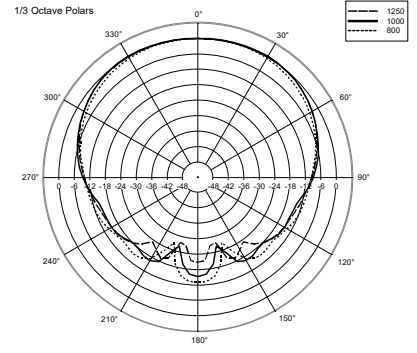

TECHNICAL SPECIFICATIONS

Acoustical specifications	Frequency Response (-10dB):	70 Hz ÷ 20000 Hz
	Max SPL @ 1m:	106 dB
	Coverage angle:	100°
	System Sensitivity:	92 dB
Power section	Power Handling:	12 W RMS
	Peak Power Handling:	48 W PEAK
	Recommended Amplifier:	24 W
Transducers	Dome Tweeter:	1.0"
	Woofers:	6.0"
Input/Output section	Input connectors:	Screw Terminals
	Output connectors:	Screw Terminals
	Constant Voltage Transformer:	70/100 V
	Power selection 1:	12 W - 833 ohm
	Power selection 2:	6 W - 1667 ohm
	Power selection 3:	3 W - 3333 ohm
	Power selection 4:	1.5 W - 6667 ohm
Standard compliance	IP protection grade:	IP 44
	CE marking:	Yes
Physical specifications	Cabinet/Case Material:	Plastic
	Hardware:	Plastic Material
	Grille:	Aluminium
	Color:	White - RAL 9003, Black - RAL 9005
Size	Depth:	73 mm / 2.87 inches
	Recessed Depth:	66 mm / 2.6 inches
	Diameter:	204 mm / 8.03 inches
	Cut out diameter:	182 mm / 7.17 inches
	Weight:	0.78 kg / 1.72 lbs
Shipping informations	Package Height:	240 mm / 9.45 inches
	Package Width:	240 mm / 9.45 inches
	Package Depth:	110 mm / 4.33 inches
	Package Weight:	1.56 kg / 3.44 lbs

EAN 8024530018467

DRAWINGS

HORIZONTAL 1/3 POLAR PLOT

A&E SPECIFICATIONS

The product shall be a ceiling speaker featuring elegant and innovative design that can be flush-mounted in false ceilings or panels, incorporating a coaxial 6" woofer with a 1" tweeter.