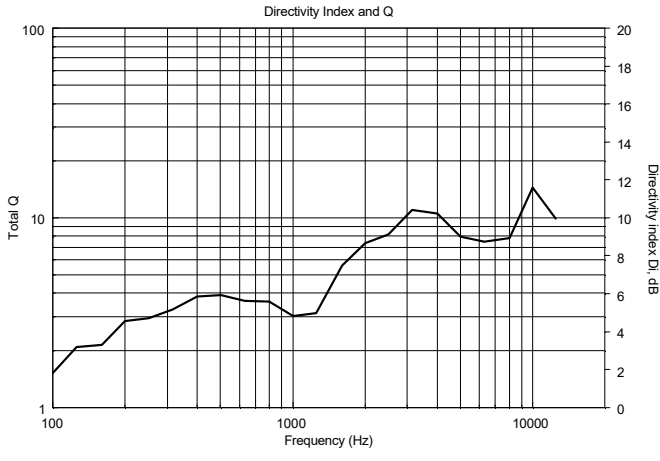

TECHNICAL SPECIFICATIONS

Acoustical specifications	Frequency Response (-10dB):	70 Hz ÷ 20000 Hz
	Max SPL @ 1m:	106 dB
	Coverage angle:	100°
	System Sensitivity:	92 dB
Power section	Power Handling:	12 W RMS
	Peak Power Handling:	48 W PEAK
	Recommended Amplifier:	24 W
Transducers	Dome Tweeter:	1.0"
	Woofers:	6.0"
Input/Output section	Input connectors:	Screw Terminals
	Output connectors:	Screw Terminals
	Constant Voltage Transformer:	70/100 V
	Power selection 1:	12 W - 833 ohm
	Power selection 2:	6 W - 1667 ohm
	Power selection 3:	3 W - 3333 ohm
	Power selection 4:	1.5 W - 6667 ohm
Standard compliance	IP protection grade:	IP 44
	CE marking:	Yes
Physical specifications	Cabinet/Case Material:	Plastic
	Hardware:	Plastic Material
	Grille:	Aluminium
	Color:	White - RAL 9003, Black - RAL 9005
Size	Depth:	73 mm / 2.87 inches
	Recessed Depth:	66 mm / 2.6 inches
	Diameter:	204 mm / 8.03 inches
	Cut out diameter:	182 mm / 7.17 inches
	Weight:	0.78 kg / 1.72 lbs
Shipping informations	Package Height:	240 mm / 9.45 inches
	Package Width:	240 mm / 9.45 inches
	Package Depth:	110 mm / 4.33 inches
	Package Weight:	1.56 kg / 3.44 lbs

EAN 8024530018467

DRAWINGS

HORIZONTAL 1/3 POLAR PLOT

A&E SPECIFICATIONS

The product shall be a ceiling speaker featuring elegant and innovative design that can be flush-mounted in false ceilings or panels, incorporating a coaxial 6" woofer with a 1" tweeter.