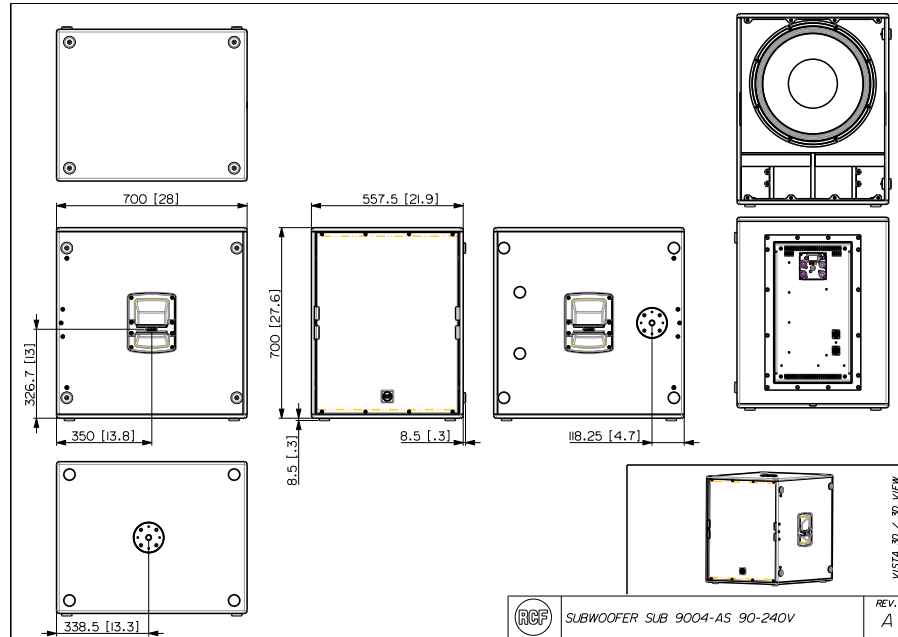

Part Number

13000546 SUB 9004-AS

90-240 V

Black

EAN 8024530015350

SUB 9004-AS

ACTIVE HIGH POWER SUBWOOFER

Line Art 2D

TECHNICAL SPECIFICATIONS

Acoustical specifications	Frequency Response	30 Hz ÷ 400 Hz
	Max SPL @ 1m	136 dB
Transducers	Woofer	1 x 18" neo, 4.0" v.c
Input/Output section	Input signal	bal/unbal
	Input connectors	XLR, RDNet Ethercon
	Output connectors	XLR, RDNet Ethercon
	Input sensitivity	+4 dBu
Processor section	Hi-Pass Frequencies	35 Hz, 50 Hz
	Low-Pass Frequencies	Variable from 50 Hz to 400 Hz
	Protections	Thermal, RMS
	Limiter	Fast Limiter
	Controls	Gain, Eq., Preset Switch, Output Delay
	RDNet	Onboard
Power section	Total Power	2800 W Peak, 1400 W RMS
	Cooling	Forced
	Connections	Powercon IN/OUT
Standard compliance	Safety agency	CE compliant
Physical specifications	Cabinet/Case Material	Baltic birch plywood
	Hardware	2xM20
	Handles	2 Side
	Pole mount/Cap	M20 thread
	Grille	Steel
	Color	Black
Size / Weight	Height	700 mm / 27.56 inches
	Width	558 mm / 21.97 inches
	Depth	700 mm / 27.56 inches
	Weight	57 kg / 125.66 lbs