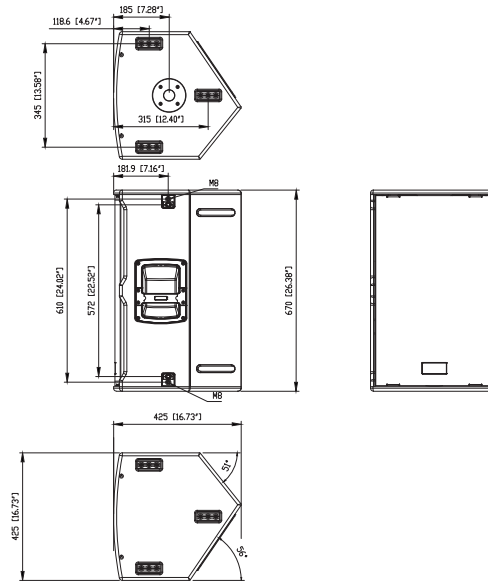

TECHNICAL SPECIFICATIONS

Acoustical specifications	Frequency Response	50 Hz ÷ 20000 Hz
	Max SPL @ 1m	134 dB
	Horizontal coverage angle	90°
	Vertical coverage angle	60°
Transducers	Compression Driver	1 x 1.5" neo, 4.0" v.c
	Woofer	1 x 15" neo, 3.5" v.c
Input/Output section	Input signal	bal/unbal
	Input connectors	XLR, RDNet Ethercon
	Output connectors	XLR, RDNet Ethercon
	Input sensitivity	-2 dBu/+4 dBu
Processor section	Crossover Frequencies	750 Hz
	Protections	Thermal, HF
	Limiter	Fast Limiter
	Controls	Proces., 8 sel. presets
	RDNet	Onboard
Power section	Total Power	2200 W Peak, 1100 W RMS
	High frequencies	600 W Peak, 300 W RMS
	Low frequencies	1600 W Peak, 800 W RMS
	Cooling	Convection
	Connections	Powercon IN/OUT
Standard compliance	Safety agency	CE compliant
Physical specifications	Cabinet/Case Material	Baltic birch plywood
	Hardware	6x fly track, quick lock, pole mount
	Handles	2 on side
	Grille	Steel
	Color	Black
Size / Weight	Height	670 mm / 26.38 inches
	Width	425 mm / 16.73 inches
	Depth	425 mm / 16.73 inches
	Weight	26 kg / 57.32 lbs