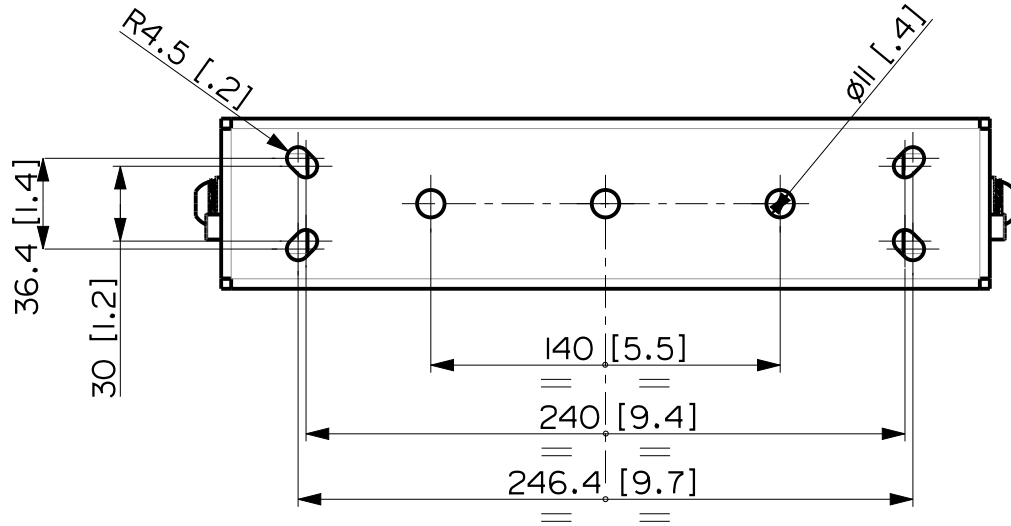

286 [11.3]

VISTA 3D / 3D VIEW

VERTICAL BRACKET V-BR 2X COMPACT M 10

REV. C