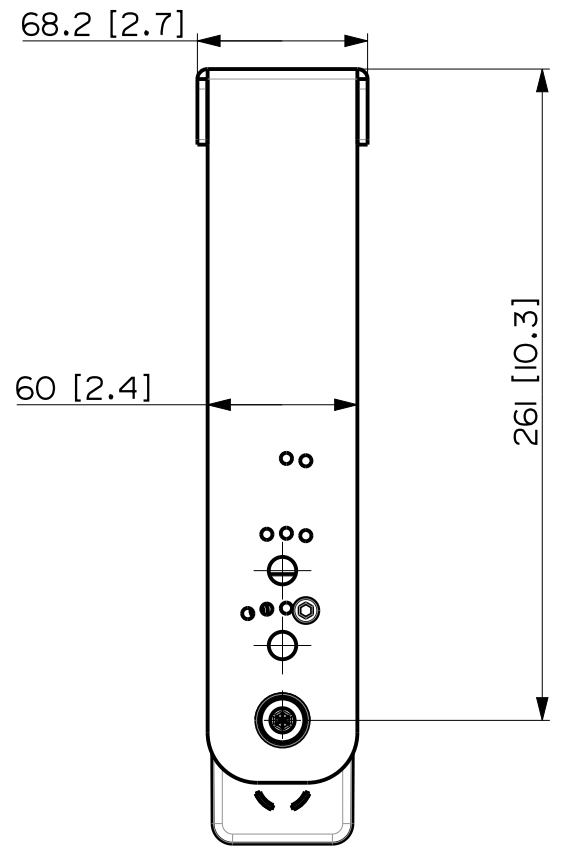

286 [11.3]

VISTA 3D / 3D VIEW

VERTICAL BRACKET V-BR 2X COMPACT M 10

REV. C