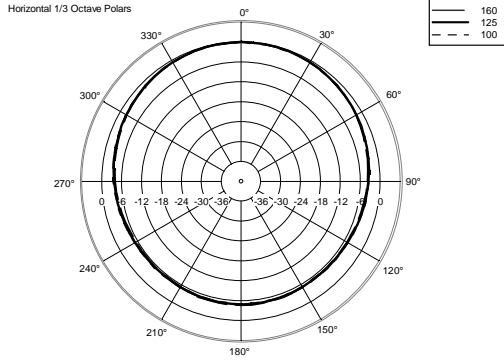

ART 732-A MK4

ACTIVE TWO-WAY SPEAKER

ACOUSTIC MEASUREMENTS

ART 732-A MK4

ACTIVE TWO-WAY SPEAKER

ACOUSTIC MEASUREMENTS

ART 732-A MK4

ACTIVE TWO-WAY SPEAKER

ACOUSTIC MEASUREMENTS