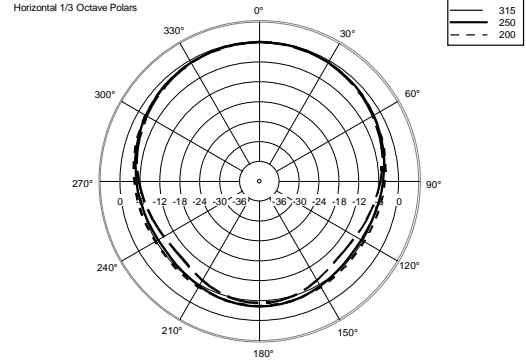

ART 732-A MK4

ACTIVE TWO-WAY SPEAKER

ACOUSTIC MEASUREMENTS

ART 732-A MK4

ACTIVE TWO-WAY SPEAKER

ACOUSTIC MEASUREMENTS

ART 732-A MK4

ACTIVE TWO-WAY SPEAKER

ACOUSTIC MEASUREMENTS