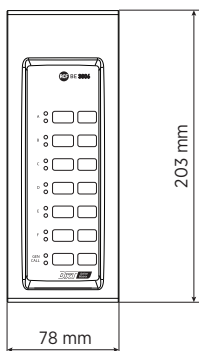

DRAWINGS

PANELS

Front panel