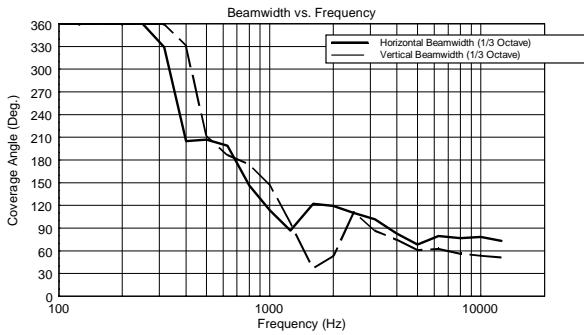

C 3108-96

TWO-WAY PASSIVE SPEAKER

ACOUSTIC MEASUREMENTS

C 3108-96

TWO-WAY PASSIVE SPEAKER

ACOUSTIC MEASUREMENTS

C 3108-96

TWO-WAY PASSIVE SPEAKER

ACOUSTIC MEASUREMENTS