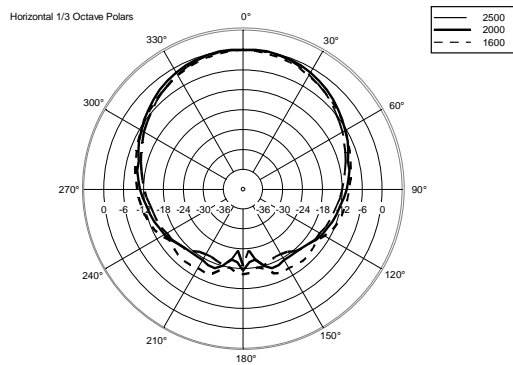

C 3108-96

TWO-WAY PASSIVE SPEAKER

ACOUSTIC MEASUREMENTS

C 3108-96

TWO-WAY PASSIVE SPEAKER

ACOUSTIC MEASUREMENTS

C 3108-96

TWO-WAY PASSIVE SPEAKER

ACOUSTIC MEASUREMENTS