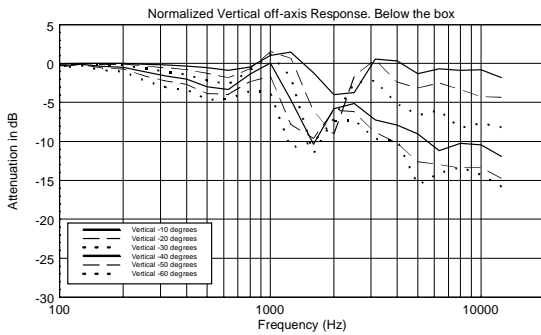

C 3108-96

TWO-WAY PASSIVE SPEAKER

ACOUSTIC MEASUREMENTS

C 3108-96

TWO-WAY PASSIVE SPEAKER

ACOUSTIC MEASUREMENTS

C 3108-96

TWO-WAY PASSIVE SPEAKER

ACOUSTIC MEASUREMENTS