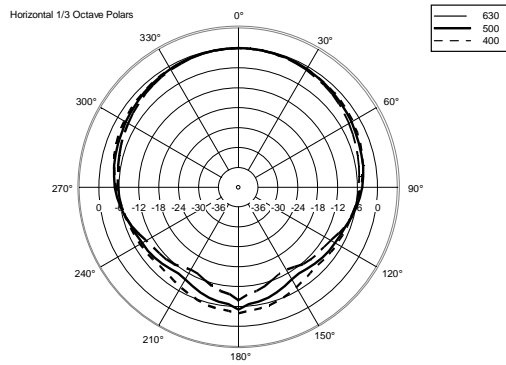

C 3108-96

TWO-WAY PASSIVE SPEAKER

ACOUSTIC MEASUREMENTS

C 3108-96

TWO-WAY PASSIVE SPEAKER

ACOUSTIC MEASUREMENTS

C 3108-96

TWO-WAY PASSIVE SPEAKER

ACOUSTIC MEASUREMENTS