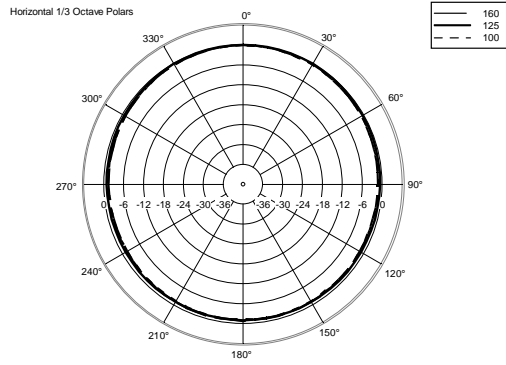

C 3108-96

TWO-WAY PASSIVE SPEAKER

ACOUSTIC MEASUREMENTS

C 3108-96

TWO-WAY PASSIVE SPEAKER

ACOUSTIC MEASUREMENTS

C 3108-96

TWO-WAY PASSIVE SPEAKER

ACOUSTIC MEASUREMENTS