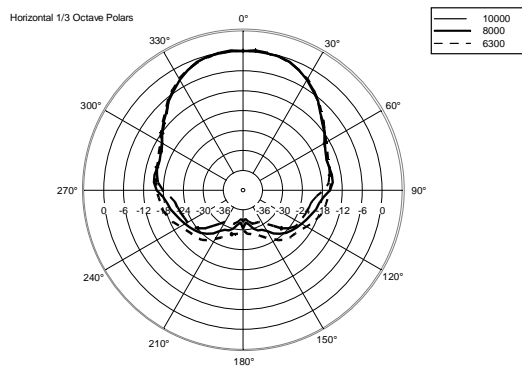

C 3108-96

TWO-WAY PASSIVE SPEAKER

ACOUSTIC MEASUREMENTS

C 3108-96

TWO-WAY PASSIVE SPEAKER

ACOUSTIC MEASUREMENTS

C 3108-96

TWO-WAY PASSIVE SPEAKER

ACOUSTIC MEASUREMENTS