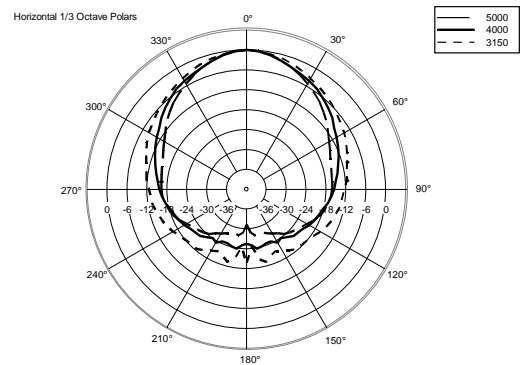

C 3108-96

TWO-WAY PASSIVE SPEAKER

ACOUSTIC MEASUREMENTS

C 3108-96

TWO-WAY PASSIVE SPEAKER

ACOUSTIC MEASUREMENTS

C 3108-96

TWO-WAY PASSIVE SPEAKER

ACOUSTIC MEASUREMENTS