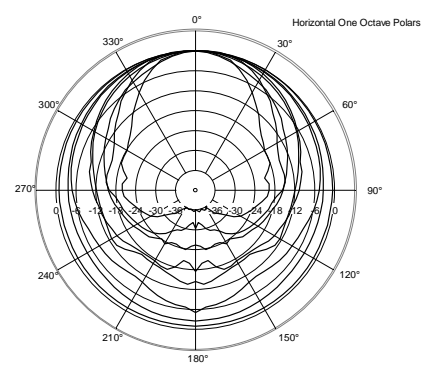

C 3108-96

TWO-WAY PASSIVE SPEAKER

ACOUSTIC MEASUREMENTS

C 3108-96

TWO-WAY PASSIVE SPEAKER

ACOUSTIC MEASUREMENTS

C 3108-96

TWO-WAY PASSIVE SPEAKER

ACOUSTIC MEASUREMENTS