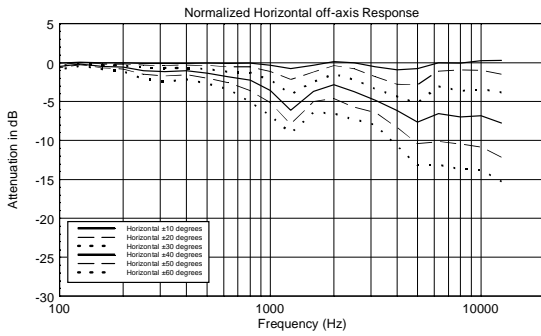

C 3108-96

TWO-WAY PASSIVE SPEAKER

ACOUSTIC MEASUREMENTS

C 3108-96

TWO-WAY PASSIVE SPEAKER

ACOUSTIC MEASUREMENTS

C 3108-96

TWO-WAY PASSIVE SPEAKER

ACOUSTIC MEASUREMENTS