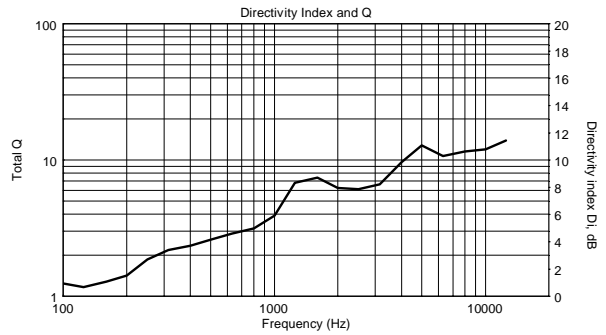

C 3108-96

TWO-WAY PASSIVE SPEAKER

ACOUSTIC MEASUREMENTS

C 3108-96

TWO-WAY PASSIVE SPEAKER

ACOUSTIC MEASUREMENTS

C 3108-96

TWO-WAY PASSIVE SPEAKER

ACOUSTIC MEASUREMENTS