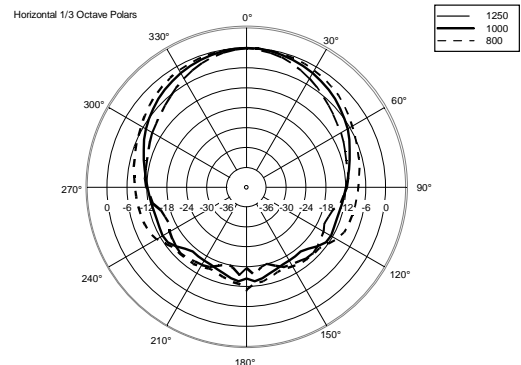

C 3108-96

TWO-WAY PASSIVE SPEAKER

ACOUSTIC MEASUREMENTS

C 3108-96

TWO-WAY PASSIVE SPEAKER

ACOUSTIC MEASUREMENTS

C 3108-96

TWO-WAY PASSIVE SPEAKER

ACOUSTIC MEASUREMENTS