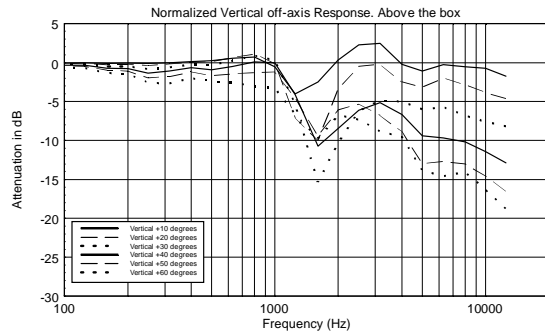

C 3108-96

TWO-WAY PASSIVE SPEAKER

ACOUSTIC MEASUREMENTS

C 3108-96

TWO-WAY PASSIVE SPEAKER

ACOUSTIC MEASUREMENTS

C 3108-96

TWO-WAY PASSIVE SPEAKER

ACOUSTIC MEASUREMENTS