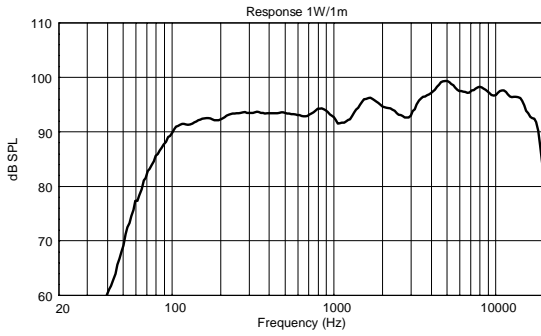

C 3108-96

TWO-WAY PASSIVE SPEAKER

ACOUSTIC MEASUREMENTS

C 3108-96

TWO-WAY PASSIVE SPEAKER

ACOUSTIC MEASUREMENTS

C 3108-96

TWO-WAY PASSIVE SPEAKER

ACOUSTIC MEASUREMENTS