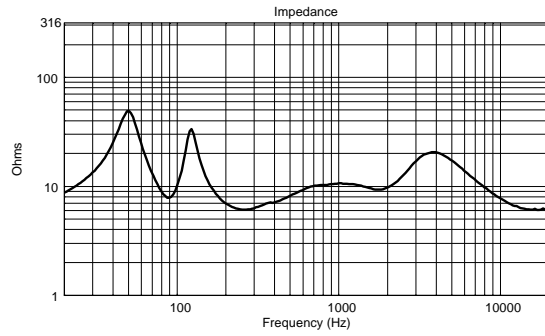

C 3108-96

TWO-WAY PASSIVE SPEAKER

ACOUSTIC MEASUREMENTS

C 3108-96

TWO-WAY PASSIVE SPEAKER

ACOUSTIC MEASUREMENTS

C 3108-96

TWO-WAY PASSIVE SPEAKER

ACOUSTIC MEASUREMENTS