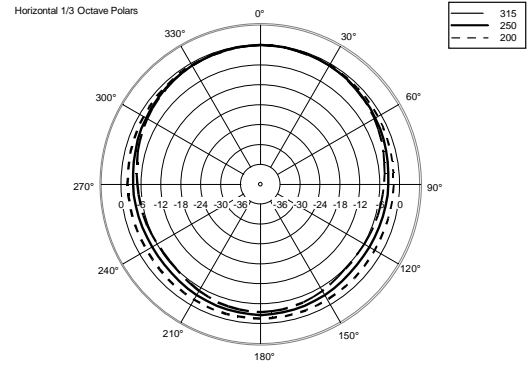

C 3108-96

TWO-WAY PASSIVE SPEAKER

ACOUSTIC MEASUREMENTS

C 3108-96

TWO-WAY PASSIVE SPEAKER

ACOUSTIC MEASUREMENTS

C 3108-96

TWO-WAY PASSIVE SPEAKER

ACOUSTIC MEASUREMENTS