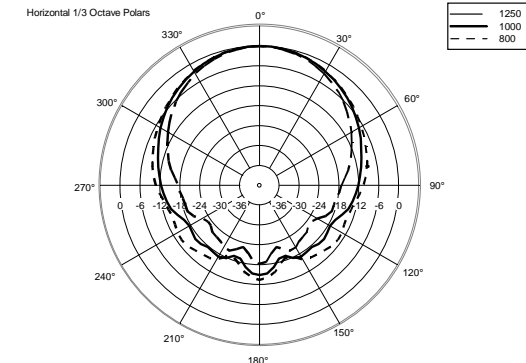

C 5212-64

TWO-WAY PASSIVE SPEAKER

ACOUSTIC MEASUREMENTS

C 5212-64

TWO-WAY PASSIVE SPEAKER

ACOUSTIC MEASUREMENTS

C 5212-64

TWO-WAY PASSIVE SPEAKER

ACOUSTIC MEASUREMENTS