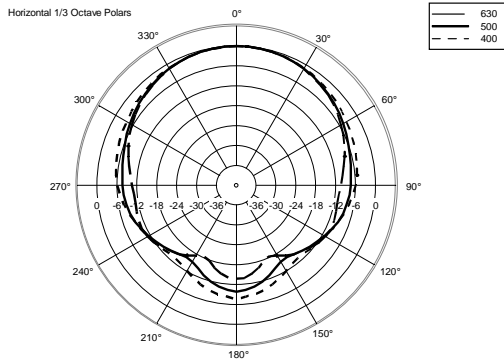

C 5212-64

TWO-WAY PASSIVE SPEAKER

ACOUSTIC MEASUREMENTS

C 5212-64

TWO-WAY PASSIVE SPEAKER

ACOUSTIC MEASUREMENTS

C 5212-64

TWO-WAY PASSIVE SPEAKER

ACOUSTIC MEASUREMENTS