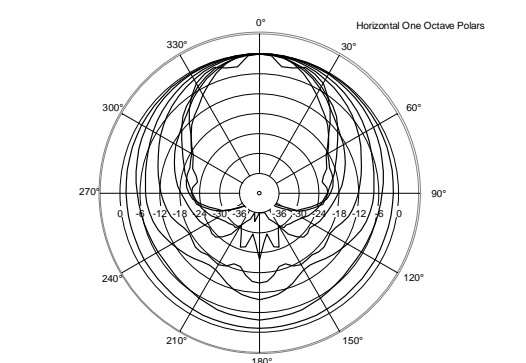

C 5212-64

TWO-WAY PASSIVE SPEAKER

ACOUSTIC MEASUREMENTS

C 5212-64

TWO-WAY PASSIVE SPEAKER

ACOUSTIC MEASUREMENTS

C 5212-64

TWO-WAY PASSIVE SPEAKER

ACOUSTIC MEASUREMENTS