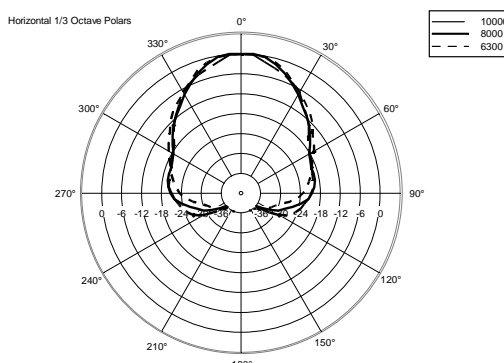

C 5212-64

TWO-WAY PASSIVE SPEAKER

ACOUSTIC MEASUREMENTS

C 5212-64

TWO-WAY PASSIVE SPEAKER

ACOUSTIC MEASUREMENTS

C 5212-64

TWO-WAY PASSIVE SPEAKER

ACOUSTIC MEASUREMENTS