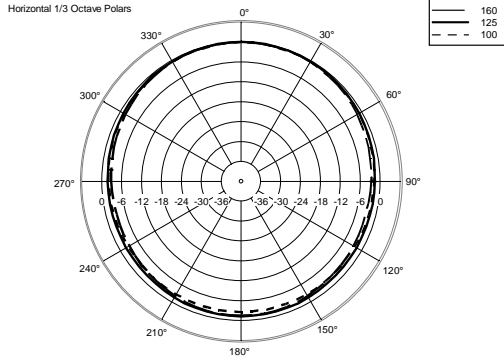

C 5212-64

TWO-WAY PASSIVE SPEAKER

ACOUSTIC MEASUREMENTS

C 5212-64

TWO-WAY PASSIVE SPEAKER

ACOUSTIC MEASUREMENTS

C 5212-64

TWO-WAY PASSIVE SPEAKER

ACOUSTIC MEASUREMENTS