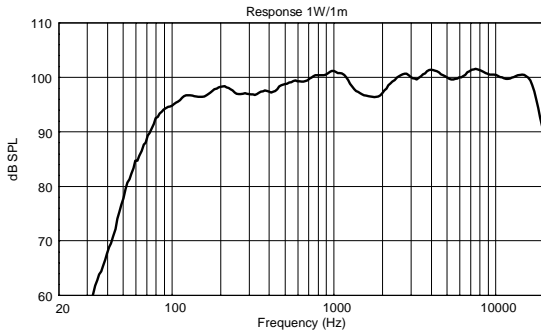

C 5212-64

TWO-WAY PASSIVE SPEAKER

ACOUSTIC MEASUREMENTS

C 5212-64

TWO-WAY PASSIVE SPEAKER

ACOUSTIC MEASUREMENTS

C 5212-64

TWO-WAY PASSIVE SPEAKER

ACOUSTIC MEASUREMENTS