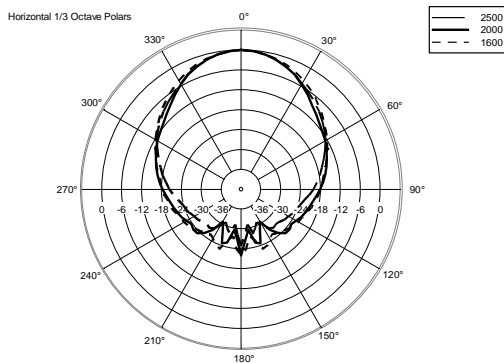

C 5212-64

TWO-WAY PASSIVE SPEAKER

ACOUSTIC MEASUREMENTS

C 5212-64

TWO-WAY PASSIVE SPEAKER

ACOUSTIC MEASUREMENTS

C 5212-64

TWO-WAY PASSIVE SPEAKER

ACOUSTIC MEASUREMENTS