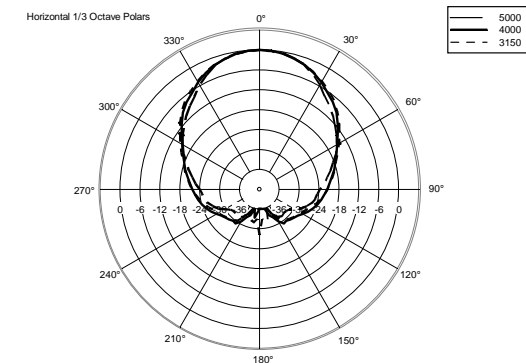

C 5212-64

TWO-WAY PASSIVE SPEAKER

ACOUSTIC MEASUREMENTS

C 5212-64

TWO-WAY PASSIVE SPEAKER

ACOUSTIC MEASUREMENTS

C 5212-64

TWO-WAY PASSIVE SPEAKER

ACOUSTIC MEASUREMENTS