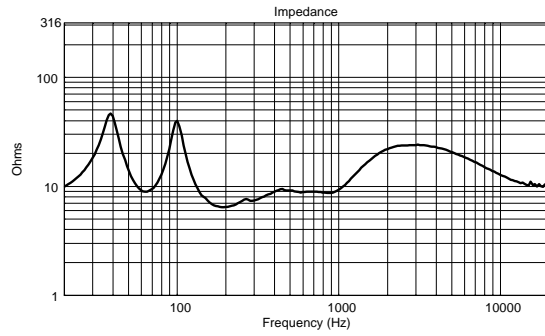

C 5212-64

TWO-WAY PASSIVE SPEAKER

ACOUSTIC MEASUREMENTS

C 5212-64

TWO-WAY PASSIVE SPEAKER

ACOUSTIC MEASUREMENTS

C 5212-64

TWO-WAY PASSIVE SPEAKER

ACOUSTIC MEASUREMENTS