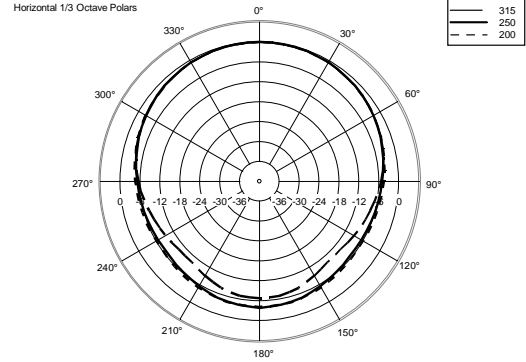

C 5212-64

TWO-WAY PASSIVE SPEAKER

ACOUSTIC MEASUREMENTS

C 5212-64

TWO-WAY PASSIVE SPEAKER

ACOUSTIC MEASUREMENTS

C 5212-64

TWO-WAY PASSIVE SPEAKER

ACOUSTIC MEASUREMENTS